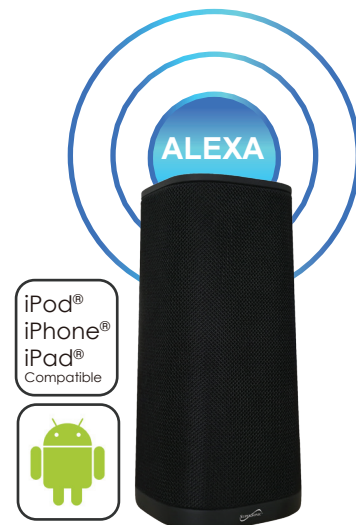

FEATURES & SPECIFICATIONS:

- WiFi Bluetooth Speaker with Amazon Alexa
- This WiFi Speaker is Alexa-Enabled so You Can Just Ask Alexa to Play Music, News, Search for Information, Order Food, and Much More
- Supersonic WiFi Speaker App Supported
- Easy Wi-Fi Setup
- Built-in 2 Mic for Alexa Function
- Allows Hands-Free Convenience with Voice Control
- Wifi Multi Room Speaker System
- Hears You from Across the Room with Far-Field Voice Recognition
- Controls Light, Switches, Thermostats and More (additional devices needed)
- Always Getting Smarter (automatic software updates via the cloud)
- Speaker Delivers Clear Crisp Sound
- Ambient Lighting effect
- Fabric Grill
- Support DLNA, AirPlay and UPnP
- Connection Via its 3.5mm AUX-in Port Compatible
- IPX4 Humidity Resistant
- Rechargeable Battery
- Built-in Micro USB Input Allows You to Charge Your Unit
- Output: 5W RMS
- Drive Unit: 2.25" * 1
- Power: Built-in Li-ion Battery 3.7V/2200mAh
- Frequency: 80Hz-20KHz
- S/N: ≥ 75dB
- Bluetooth Version: V2.1 +EDR
- Bluetooth Range: ≥ 10m
- WiFi SSID: SC-9050WA
- WiFi: 802.11b/g/n
- WiFi Frequency Band: 2.4GHz

Accessories: Micro USB Cable and User manual