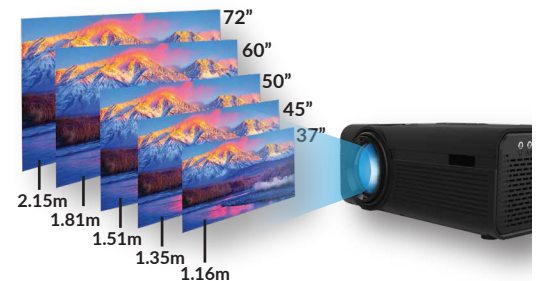

SC-80P

HDMI[®]
HIGH-DEFINITION MULTIMEDIA INTERFACE

2 HDMI
INPUTS

A/V
INPUT

MICRO
SD
COMPATIBLE

USB
COMPATIBLE

PRODUCT DETAILS:

Black Unit UPC: 639131200807
Black Master UPC: 10639131200806

Unit Dimensions (in): 8.0 x 5.9 x 3.25
Unit Weight (lbs):

Giftbox Dimensions (in): 12.1 x 4.15 x 7.8
Giftbox Weight (lbs): 3.0

Master Dimensions (in): 12.6 x 8.58 x 8.19
Master Weight (lbs): 7.04
Master Case QTY: 2

FEATURES & SPECIFICATIONS:

- 3.97" Projection LCD Delivers Stunning, Razor-Sharp Images & True Colors
- Resolution: 800 x 480
- HDMI Input 1080p, 1080i, 720p, 576i, 480p & 480i Via HDMI Input
- LED Lamp Output: 2000 Lumina, White Light Output: 35-40 Lumens
- Super Bright LED Projection Lamp Provides an Immersion Experience when Viewing Sports, Movies & Games
- Projection Distance: 1 to 5 meters
- Projects Images from 37"-150" On Virtually Any Flat Surface—Screen, Wall, Ceiling, Etc.
- Equipped With 2 HDMI for Connecting Devices Such as Cable Boxes, Gaming Consoles, DVD Players, or Streaming Devices Like Mobile Phones, Tablets, Smart TV etc.
- Inputs: VGA/2 HDMI/USB2.0/ Micro SD Card & AV
- Support to Play Video/Audio/Photo/Text
- 2 Stereo Speakers Deliver Powerful Sound
- 50,000 Hour Estimated LED Projector Lamp Life
- Image Correction: Manual, Vertical +/- 15°, 0° Horizontal
- Super Compact Size: 8" x 6" x 3.2"
- Features: 2 HDMI, Up to 150" Picture Size 1080p Compatible, 50,000 Hour LED Lamp Lifespan, with Quiet Fan
- AC Power: 100-240, 50/60Hz
- DC Power: 12V, 3.5A (DC Cable not included)