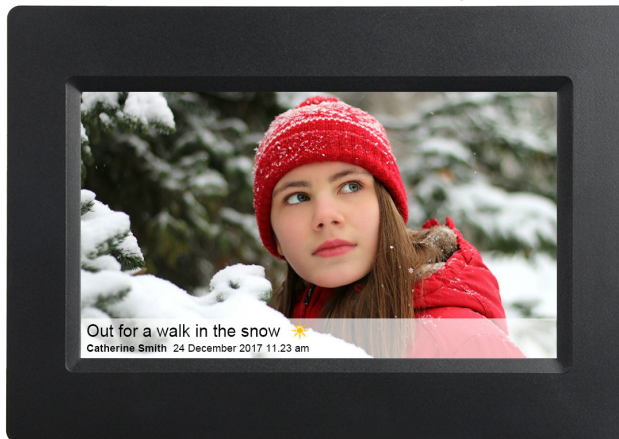

SC-7110W

10" SMART PHOTO FRAME

Plays HD Video Clips and Photos

Touchscreen IPS LED Display

Built-in Wi-Fi

16GB

Storage

USB/Micro SD Inputs

Instantly Share Photos and Video from Anywhere in the World

The Frameo app can be downloaded from:

BATTERY DETAILS

Battery Type:	NO BATTERY
Battery Voltage (Volts):	
Battery Capacity (mAh):	
Number of Battery Cells:	
Energy Content (Watt Hours):	
Weight of Battery (grams):	

Share Memories with friends and family

FRAMEO APP

Customize and Control with App

Portrait or Landscape

PRODUCT DETAILS:

Black Unit UPC: 639131271104
Black Master UPC: 10639131271101

Unit Dimensions (in): 10.51 x 7.67 x 0.98
Unit Weight (lbs): 1.6

Units per Container

20' = 6300
40' = 13400
40'HQ = 16800
45' = 21300

FEATURES & SPECIFICATIONS:

- 10.1" IPS Touch Screen Display
- Built in 8GB Flash Memory
- Import your photos from micro SD card or USB 2.0 (max capacity 32GB)
- Resolution: 1280 x 800
- WiFi 2.4 Ghz Enabled: 802.11 b/g/n. Wi-Fi Technology Offers Convenient Control Via the App.
- Frameo App is available for both Android and iOS for direct photo sharing. Send One or multiple photos at a time to the frame anytime, anywhere.
- Personalize your photos by adding captions or messages.
- Multi-Language On-Screen Menus
- Use in Portrait or Landscape View with Auto-Rotation.
- Set Sleep Mode time period.
- Show, hide or delete photos.
- Built-in Stand & Wall Mountable
- Power Input: 100-240V~, 50/60Hz, Output 5V.2A.