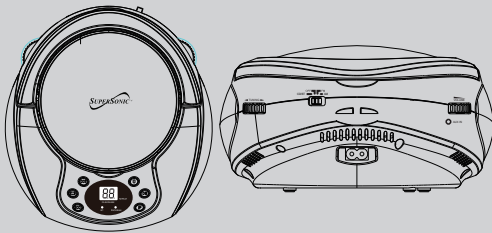

SC-515BT

Different view

PRODUCT DETAILS:

Black Unit UPC: 639131205154
Black Master UPC: 10639131205151
Red Unit UPC: 639131805156
Red Master UPC: 10639131805153

Unit Weight (lbs): 2.54
Unit Dimensions (in): 8.50 x 9.41 x 4.49

Giftbox Weight (lbs): 2.87
Giftbox Dimensions(in): 9.13 x 10.31 x 5.16

Master Weight (lbs): 12.35
Master Dimensions(in): 18.90 x 10.94 x 10.87
Master Case Pack: 4

FEATURES & SPECIFICATIONS:

- Dynamic High Performance Speakers
- Top Loading CD player
- Plays CD/CD-R/CD-RW
- Built-in BT Receiver: Stream Music From Your ipad®, iphone®, Smart phone, Tablet, Laptop, or Other BT Enabled Devices.
- 3.5mm Auxiliary Input For Most External Audio Devices
- Built -in AM/FM Radio (analog tuning)
- LED Display
- Built-in Antenna
- Rotary Volume/Tuning Control
- 20 - Track Programmable Memory
- Repeat One/All Functions
- AC/DC Operation
- Frequency Range:
AM: 520-1710KHz
FM: 87.5-108MHz
- Frequency Response: 100Hz-16K Hz
- Power Output: 1.2W x 2
- Power Source:
AC: 120V-60HZ
DC: 1.5V 'C' batteries x6