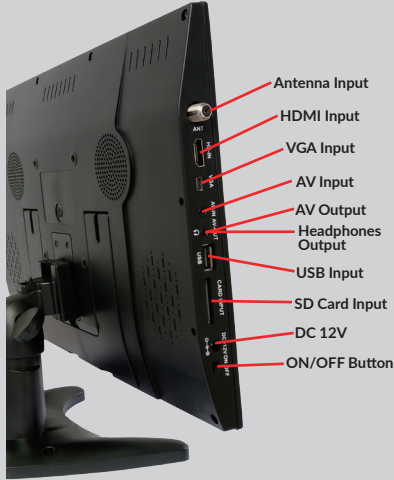

SC-2814

14" Portable LED TV

Stylish
Up & Down
Removable
Stand

Built-in
Stand

PRODUCT DETAILS:

Black Unit UPC: 639131228146
Black Master UPC: 10639131228143

Unit Dimensions (in): 13.23 x 1.1 x 9.13
Unit Weight (lbs): 2.23

Giftbox Dimensions (in): 15.1 x 6.0 x 11.25
Giftbox Weight (lbs): 5.5

Master Dimensions (in): 31.0 x 15.51 x 12.01
Master Weight (lbs): 27.5
Master Case QTY: 5

FEATURES & SPECIFICATIONS:

- 14" Widescreen LED TV
- Built-in Digital TV Tuner
- Compatible with ATSC & NTSC
- HDMI Input
- USB/SD/MMC Inputs Allow You to Play Video & Audio Files
- Built-in FM Radio
- Built-in Lithium Rechargeable Battery
- Selectable Screen Mode: 16:9
- Resolution: 1280 x 800
- On Screen Display
- VGA Jack
- AV Input & Output Jacks
- External Magnetic Sucker Antenna
- Earphone Jack
- Built-in Speakers
- Stylish Up & Down Removable Stand & Built-in Stand
- AC/DC Operation: Watch Your Favorite Shows at Home or on the Go
- Peak Brightness: 500cd m2
- Contrast Ratio: 300:1
- Viewing Angle: 165°
- Response Time: 8ms.
- Audio: 2 x 1W
- Maximum Power Consumption: 15W
- Battery: Li-Polymer 3.7V 6000mAh
- Power: AC 100-240V, 50/60Hz & DC: 12V/1.5A Compatible

FM
Radio

USB/SD
Inputs

Rechargeable
Battery

AC/DC
Compatible

USB/SD
Inputs

Rechargeable
Battery

AC/DC
Compatible

Accessories: Remote Control, Removable Stand, AC Adapter, DC Car Cord, AV Cord & User's Manual