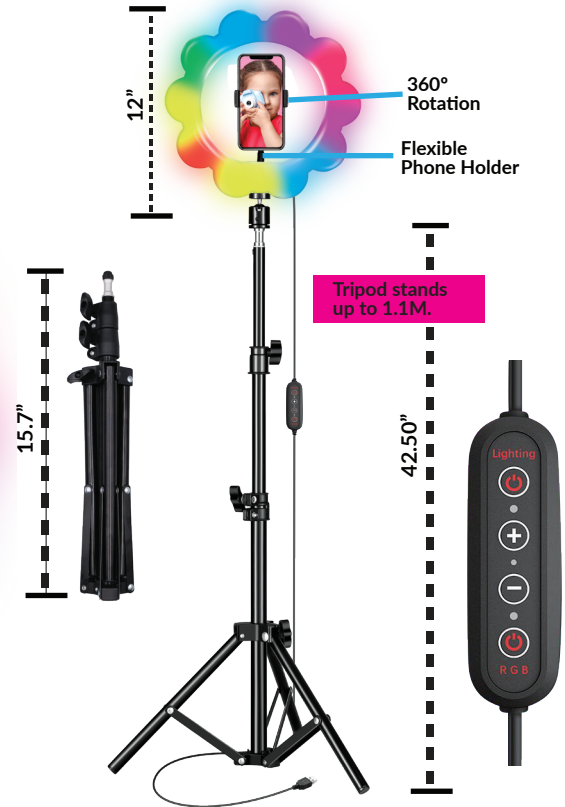

PRO LIVE STREAM 12" FLOWER RING LIGHT WITH RGB

SC-2630RGB

26 COLOR MODES
3 WHITE MODES

BATTERY DETAILS

Battery Type:	NO BATTERY
Battery Voltage (Volts):	-
Battery Capacity (mAh):	-
Number of Battery Cells:	-
Energy Content (Watt Hours):	-
Weight of Battery (grams):	-

Go Live!
Perfect Lighting
for those perfect
moments!

PRODUCT DETAILS:

Black UPC: 639131226302
Black Master UPC: 10639131226309

Unit Dimensions (in): SEE IMAGE ABOVE RIGHT
Unit Weight (lbs):

Giftbox Dimensions (in):
Giftbox Weight (lbs):

Inner Carton Dimensions: NO INNER
Inner Carton Weight: NO INNER

Master Dimensions(in):
Master Weight (lbs):
Master Case QTY:

Units per Pallet

48"(L) x 40"(W) x **72"**(H) =
48"(L) x 40"(W) x **84"**(H) =
48"(L) x 40"(W) x **96"**(H) =
48"(L) x 40"(W) x **110"**(H) =

Units per Container

20' = 1,920
40' = 4,230
40'HQ = 4,968
45' = 5,700

FEATURES & SPECIFICATIONS:

- 12" LED Ring Light with Tripod Stand & Phone Holder
- Perfect for Live Streaming, Makeup Tutorials, Product Photography, Fashion Photography, Video Shooting, Selfies and more!
- LED Ring Light with 3 Color Lighting Modes: Warm Light (3000K), Cool White (4500K) Day Light (6000K) and 8 Brightness Levels
- 168 LED Bulbs
- 26 RGB Modes: 13 Static and 13 Dynamic
- Perfect Dimmable Lighting Will Take Away All the Unflattering Shadows
- Easy Set Up, Easy Manageable Retractable Tripod: Just Lock It at a Desired Height You Need. Extends from 15.7" to 42.50"
- 360° Rotatable Phone Holder: You Can Easily Adjust the Phone Holder to Find the Desire Angle You Need to Work with (horizontal, vertical, high-angle, low-angle and more)
- Phone Holder is Spring-Loaded Which Extends Up to 6.5" Wide, Compatible with Almost All Smart Phones
- USB Powered: Works with Most Devices that Supports USB Port, Like Laptop, PC, Power Bank, USB Charger, AC Adapter etc.
- In Line Controller: Power On/Off, Switch Lighting Mode & Adjust Brightness Levels
- In Line Controller: Power On/Off, Switch Lighting Mode & Adjust Brightness Levels