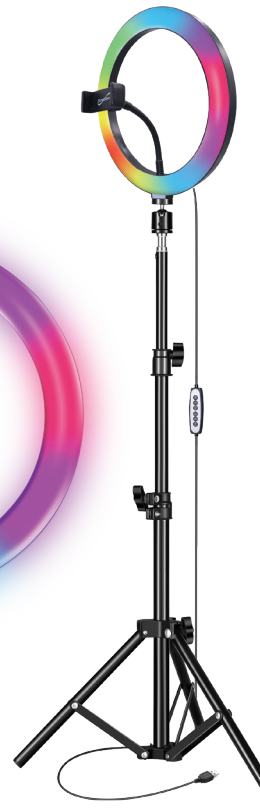

# PRO LIVE STREAM 14" FLOOR RING LIGHT WITH RGB

## SC-2430RGB

32 COLOR MODES  
3 WHITE MODES

### BATTERY DETAILS

Battery Type:	<b>NO BATTERY</b>
Battery Voltage (Volts):	-
Battery Capacity (mAh):	-
Number of Battery Cells:	-
Energy Content (Watt Hours):	-
Weight of Battery (grams):	-

**Go Live!**  
Perfect Lighting  
for those perfect  
moments!

### FEATURES & SPECIFICATIONS:

- 14" LED Ring Light with Tripod Stand & Phone Holder
- Perfect for Live Streaming, Makeup Tutorials, Product Photography, Fashion Photography, Video Shooting, Selfies and more!
- LED Ring Light with 3 Color Lighting Modes: Warm Light (3000K), Cool White (4500K) Day Light (6000K) and 10 Brightness Levels
- 256 LED Bulbs
- 32 RGB Modes: 15 Static and 17 Dynamic
- Perfect Dimmable Lighting Will Take Away All the Unflattering Shadows
- Easy Set Up, Easy Manageable Retractable Tripod: Just Lock It at a Desired Height You Need. Extends from 22.8" to 64.56"
- 360° Rotatable Phone Holder: You Can Easily Adjust the Phone Holder to Find the Desire Angle You Need to Work with (horizontal, vertical, high-angle, low-angle and more)
- Phone Holder is Spring-Loaded Which Extends Up to 6.5" Wide, It is Compatible with Almost All Smart Phones
- USB Powered: Works with Most Devices that Supports USB Port, Like Laptop, PC, Power Bank, USB Charger, AC Adapter etc.
- In Line Controller: Power On/Off, Switch Lighting Mode & Adjust Brightness Levels