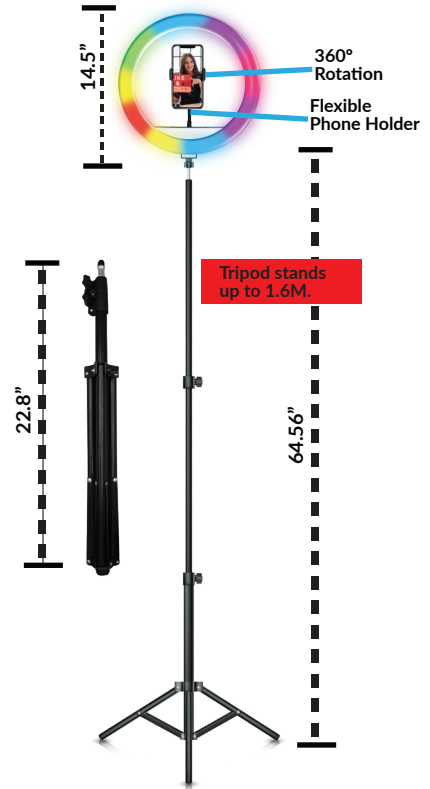

# PRO LIVE STREAM 14" FLOOR RING LIGHT WITH RGB

### PRODUCT DETAILS:

Black UPC: 639131224308  
Black Master UPC: 10639131224305

Unit Dimensions (in): SEE IMAGE ABOVE RIGHT  
Unit Weight (lbs):

Giftbox Dimensions (in): 17.0 x 3.0 x 22.75  
Giftbox Weight (lbs): 3.75

Inner Carton Dimensions: NO INNER  
Inner Carton Weight: NO INNER

Master Dimensions(in): 12.5 x 23.5 x 18.0  
Master Weight (lbs): 15.0  
Master Case QTY: 4

### FEATURES & SPECIFICATIONS:

- 14" LED Ring Light with Tripod Stand & Phone Holder
- Perfect for Live Streaming, Makeup Tutorials, Product Photography, Fashion Photography, Video Shooting, Selfies and more!
- LED Ring Light with 3 Color Lighting Modes: Warm Light (3000K), Cool White (4500K) Day Light (6000K) and 10 Brightness Levels
- 256 LED Bulbs
- 32 RGB Modes: 15 Static and 17 Dynamic
- Perfect Dimmable Lighting Will Take Away All the Unflattering Shadows
- Easy Set Up, Easy Manageable Retractable Tripod: Just Lock It at a Desired Height You Need. Extends from 22.8" to 64.56"
- 360° Rotatable Phone Holder: You Can Easily Adjust the Phone Holder to Find the Desire Angle You Need to Work with (horizontal, vertical, high-angle, low-angle and more)
- Phone Holder is Spring-Loaded Which Extends Up to 6.5" Wide, It is Compatible with Almost All Smart Phones
- USB Powered: Works with Most Devices that Supports USB Port, Like Laptop, PC, Power Bank, USB Charger, AC Adapter etc.
- In Line Controller: Power On/Off, Switch Lighting Mode & Adjust Brightness Levels