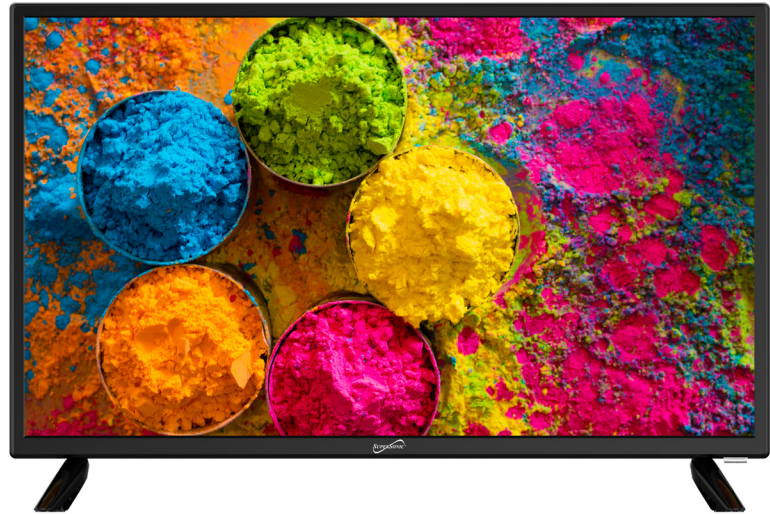

24" WIDESCREEN LED HDTV

SC-2411

PC INPUT
Compatible
Allows you to use your TV as a computer monitor

COLOR BALANCE
Compatible
Provides ultimate color balance in high definition

AC/DC 12V
Compatible
Watch Your Favorite Shows at Home or on the Go

BATTERY DETAILS

Battery Type:	NO BATTERY
Battery Voltage (Volts):	-
Battery Capacity (mAh):	-
Number of Battery Cells:	-
Energy Content (Watt Hours):	-
Weight of Battery (grams):	-

Remote Control: 2 X AAA (Not Included)