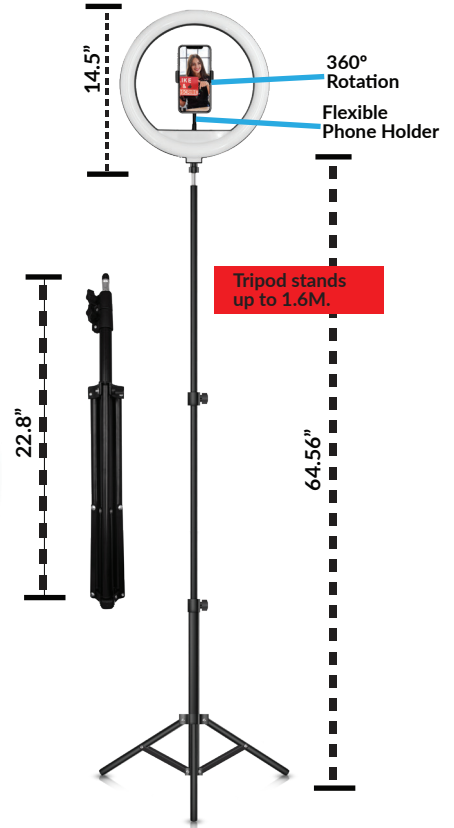

SC-2410SR

3 WHITE MODES
10 BRIGHTNESS LEVELS

BATTERY DETAILS

Battery Type:	NO BATTERY
Battery Voltage (Volts):	-
Battery Capacity (mAh):	-
Number of Battery Cells:	-
Energy Content (Watt Hours):	-
Weight of Battery (grams):	-

PRO LIVE STREAM 14" FLOOR STANDING SELFIE RING LIGHT

Go Live!
Perfect Lighting
for those perfect
moments!

PRODUCT DETAILS:

Black UPC: 639131224100
Black Master UPC: 10639131224107

Unit Dimensions (in): SEE IMAGE ABOVE RIGHT
Unit Weight (lbs):

Giftbox Dimensions (in): 17.0 x 3.0 x 22.75
Giftbox Weight (lbs): 3.75

Inner Carton Dimensions: NO INNER
Inner Carton Weight: NO INNER

Master Dimensions(in): 12.5 x 23.5 x 18.0
Master Weight (lbs): 15.0
Master Case QTY: 4

FEATURES & SPECIFICATIONS:

- 14" LED Ring Light with Tripod Stand & Phone Holder
- Perfect for Live Streaming, Makeup Tutorials, Product Photography, Fashion Photography, Video Shooting, Selfies and more!
- 224 LED Ring Light with 3 Color Lighting Modes: Warm Light (3000K), Cool White (4500K) Day Light (6000K) and 10 Brightness Levels
- Perfect Dimmable Lighting Will Take Away All the Unflattering Shadows
- Easy Set Up, Easy Manageable Retractable Tripod: Just Lock It at a Desired Height You Need. Extends from 22.8" to 64.56"
- 360° Rotatable Phone Holder: You Can Easily Adjust the Phone Holder to Find the Desire Angle You Need to Work with (horizontal, vertical, high-angle, low-angle and more)
- Phone Holder is Spring-Loaded Which Extends Up to 6.5" Wide, It is Compatible with Almost All Smart Phones
- USB Powered: Works with Most Devices that Supports USB Port, Like Laptop, PC, Power Bank, USB Charger, AC Adapter etc.
- In Line Controller: Power On/Off, Switch Lighting Mode & Adjust Brightness Levels