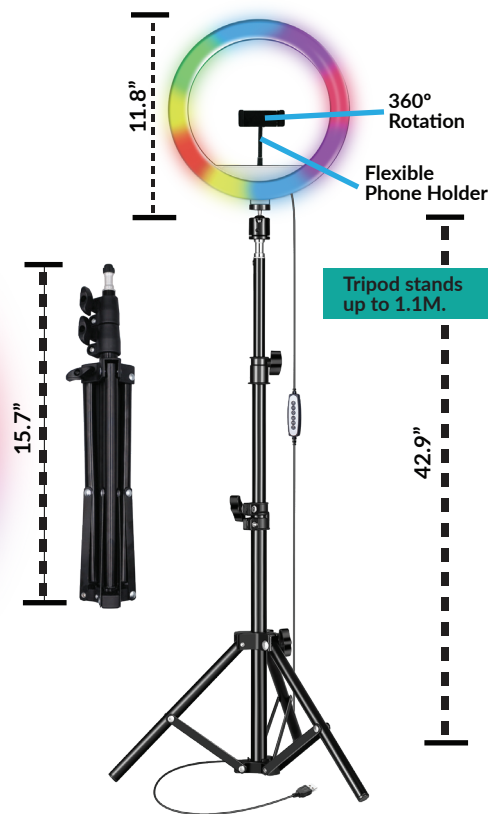

# PRO LIVE STREAM 12" SELFIE RING LIGHT WITH RGB

### PRODUCT DETAILS:

Black UPC: 639131222304  
Black Master UPC: 10639131222301

Unit Dimensions (in): SEE IMAGE ABOVE RIGHT  
Unit Weight (lbs):

Giftbox Dimensions (in): 14.75 x 3.0 x 16.75  
Giftbox Weight (lbs): 2.9

Inner Carton Dimensions: NO INNER  
Inner Carton Weight: NO INNER

Master Dimensions(in): 18.3 x 17.12 x 15.5  
Master Weight (lbs): 17.0  
Master Case QTY: 6

### FEATURES & SPECIFICATIONS:

- 12" LED Ring Light with Tripod Stand & Phone Holder
- Perfect for Live Streaming, Makeup Tutorials, Product Photography, Fashion Photography, Video Shooting, Selfies and more!
- LED Ring Light with 3 Color Lighting Modes: Warm Light (3000K), Cool White (4500K) Day Light (6000K) and 10 Brightness Levels
- 208 LED Bulbs
- 32 RGB Modes: 15 Static and 17 Dynamic
- Perfect Dimmable Lighting Will Take Away All the Unflattering Shadows
- Easy Set Up, Easy Manageable Retractable Tripod: Just Lock It at a Desired Height You Need. Extends from 15.7" to 42.9"
- 360° Rotatable Phone Holder: You Can Easily Adjust the Phone Holder to Find the Desire Angle You Need to Work with (horizontal, vertical, high-angle, low-angle and more)
- Phone Holder is Spring-Loaded Which Extends Up to 6.5" Wide, Compatible with Almost All Smart Phones
- USB Powered: Works with Most Devices that Supports USB Port, Like Laptop, PC, Power Bank, USB Charger, AC Adapter etc.
- In Line Controller: Power On/Off, Switch Lighting Mode & Adjust Brightness Levels