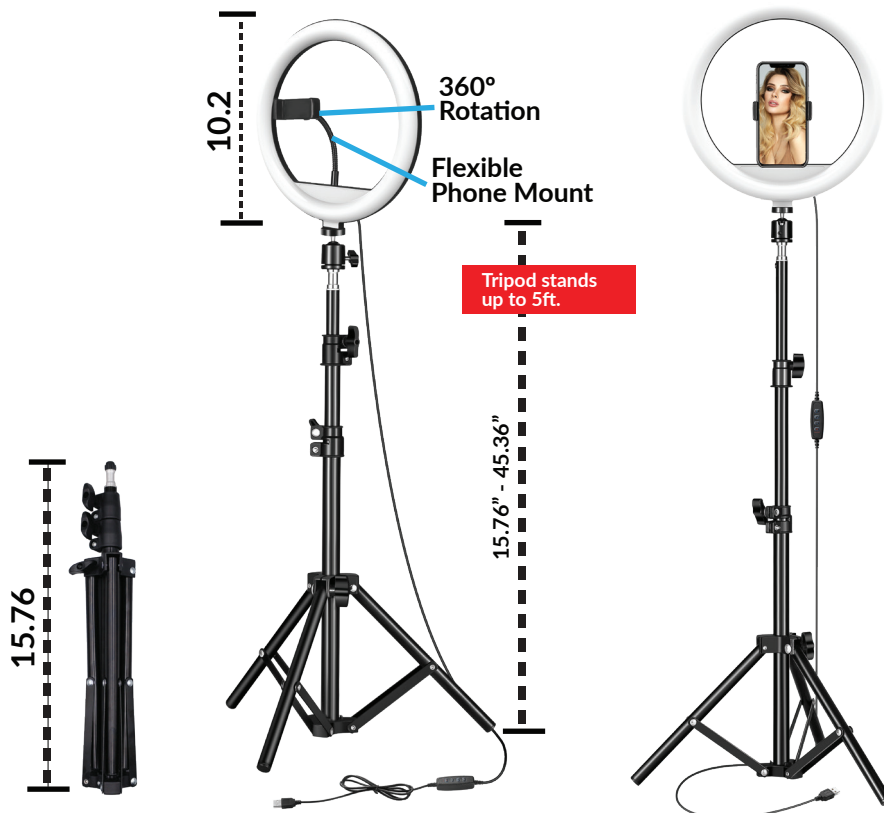

# PRO Live Stream 10" LED Selfie Ring Light

### PRODUCT DETAILS:

Black UPC: 639131216105  
Black Master UPC: 10639131216102

Unit Dimensions (in): See image above  
Unit Weight (lbs): 0.95

Giftbox Dimensions (in): 16.34 x 13.39 x 2.96  
Giftbox Weight (lbs): 1.1

Master Dimensions (in): 18.3 x 17.13 x 14.37  
Master Weight (lbs): 17  
Master Case QTY: 6

### FEATURES & SPECIFICATIONS:

- 10" LED Ring Light with Tripod Stand & Phone Holder
- Perfect for Live Streaming, Makeup Tutorials, Product Photography, Fashion Photography, Video Shooting, Selfies and more!
- LED Ring Light with 3 Color Lighting Modes: Warm Light (3000K), Cool White (4500K) Day Light (6000K) and 10 Brightness Levels
- Perfect Dimmable Lighting Will Take Away All the Unflattering Shadows
- Easy Set Up, Easy Manageable Retractable Tripod: Just Lock It at a Desired Height You Need. Extends from 15.76" to 45.36"
- 360° Rotatable Phone Holder: You Can Easily Adjust the Phone Holder to Find the Desire Angle You Need to Work with (horizontal, vertical, high-angle, low-angle and more)
- Phone Holder is Spring-Loaded Which Extends Up to 6.5" Wide, It is Compatible with Almost All Smart Phones
- USB Powered: Works with Most Devices that Supports USB Port, Like Laptop, PC, Power Bank, USB Charger, AC Adapter etc.
- In Line Controller: Power On/Off, Switch Lighting Mode & Adjust Brightness Levels