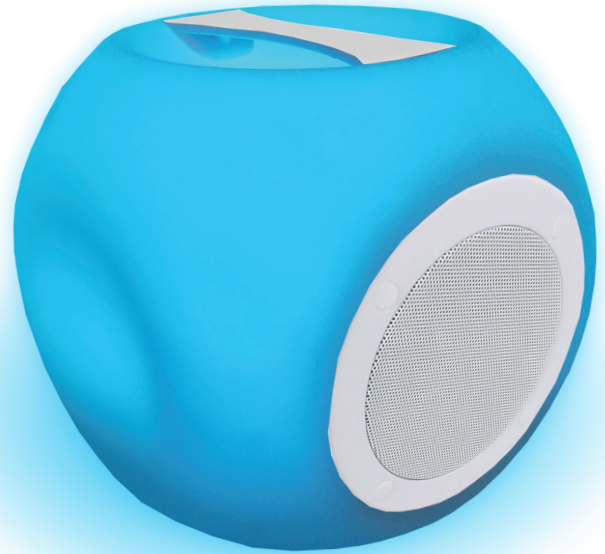

SC-1456BT

Luminous Lights Bluetooth[®] Speaker System

Rechargeable
Battery

Different view

PRODUCT DETAILS:

Unit UPC: 639131614567
Master Case UPC: 10639131614564

Unit Dimensions (in): 8.22 x 7.95 x 7.5
Unit Weight (lbs): 2.0

Giftbox Dimensions (in): 8.66 x 8.58 x 8.77
Giftbox Weight (lbs): 2.7

Master Dimensions (in): 18.11 x 18.11 x 9.44
Master Weight (lbs): 11.88
Master Case Pack: 4

FEATURES & SPECIFICATIONS:

- Wireless Light-Up Speaker
- Rich Stereo Sound Speaker
- Color Changing LED Lights with 4 Different Modes: Lamp, Mood Light, Beat Light & Party Mode
- Water Resistant, Perfect for Indoors and Outdoor Parties
- Full Range Speaker and Passive Radiator Delivers Extra bass
- Lightweight and Portable with Integrated Carrying Handle
- Enjoy a Show of 7 LED Light as You Listen to Your Favorite Music
- Bluetooth[®] V4.2 Allows Your Audio System to Work With Bluetooth[®] Enabled Devices
- Power Supply: AC 110V / DC: 5V
- SPEAKER TYPE: Mono Speaker w/ Passive Radiator
- OUTPUT POWER: 5Watts
- FREQUENCY RESPONSE: 80Hz-20KHz
- RECHARGEABLE BATTERY: 5V/1A Up to 3Hrs. Run Time
- WIRELESS RANGE: 10M
- WATER RESISTANT: IPX4 (splash proof)
- OPERATING TEMPERATURE: 25°F to 120°F