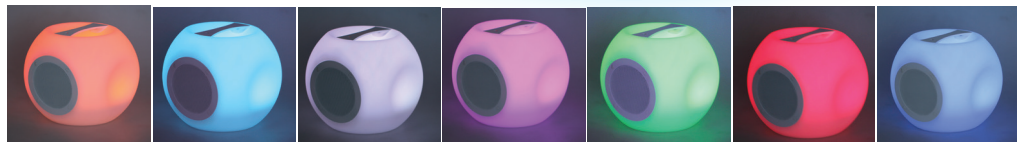

SC-1456BT

Luminous Lights Bluetooth[®] Speaker System

Rechargeable
Battery

Different view

PRODUCT DETAILS:

Unit UPC: 639131614567
Master Case UPC: 10639131614564

Unit Dimensions (in): 8.22 x 7.95 x 7.5
Unit Weight (lbs): 2.0

Giftbox Dimensions (in): 8.66 x 8.58 x 8.77
Giftbox Weight (lbs): 2.7

Master Dimensions (in): 18.11 x 18.11 x 9.44
Master Weight (lbs): 11.88
Master Case Pack: 4

FEATURES & SPECIFICATIONS:

- Wireless Light-Up Speaker
- Rich Stereo Sound Speaker
- Color Changing LED Lights with 4 Different Modes: Lamp, Mood Light, Beat Light & Party Mode
- Water Resistant, Perfect for Indoors and Outdoor Parties
- Full Range Speaker and Passive Radiator Delivers Extra bass
- Lightweight and Portable with Integrated Carrying Handle
- Enjoy a Show of 7 LED Light as You Listen to Your Favorite Music
- Bluetooth[®] V4.2 Allows Your Audio System to Work With Bluetooth[®] Enabled Devices
- Power Supply: AC 110V / DC: 5V
- SPEAKER TYPE: Mono Speaker w/ Passive Radiator
- OUTPUT POWER: 5Watts
- FREQUENCY RESPONSE: 80Hz-20KHz
- RECHARGEABLE BATTERY: 5V/1A Up to 3Hrs. Run Time
- WIRELESS RANGE: 10M
- WATER RESISTANT: IPX4 (splash proof)
- OPERATING TEMPERATURE: 25°F to 120°F