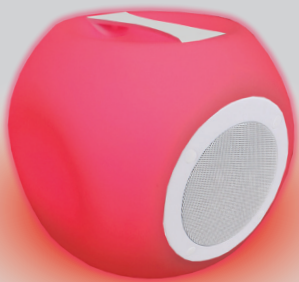

SC-1456BT

Luminous Lights Bluetooth[®] Speaker System

Rechargeable
Battery

Different view

PRODUCT DETAILS:

Unit UPC: 639131614567
Master Case UPC: 10639131614564

Unit Dimensions (in): 8.22 x 7.95 x 7.5
Unit Weight (lbs): 2.0

Giftbox Dimensions (in): 8.66 x 8.58 x 8.77
Giftbox Weight (lbs): 2.7

Master Dimensions (in): 18.11 x 18.11 x 9.44
Master Weight (lbs): 11.88
Master Case Pack: 4

FEATURES & SPECIFICATIONS:

- Wireless Light-Up Speaker
- Rich Stereo Sound Speaker
- Color Changing LED Lights with 4 Different Modes: Lamp, Mood Light, Beat Light & Party Mode
- Water Resistant, Perfect for Indoors and Outdoor Parties
- Full Range Speaker and Passive Radiator Delivers Extra bass
- Lightweight and Portable with Integrated Carrying Handle
- Enjoy a Show of 7 LED Light as You Listen to Your Favorite Music
- Bluetooth[®] V4.2 Allows Your Audio System to Work With Bluetooth[®] Enabled Devices
- Power Supply: AC 110V / DC: 5V
- SPEAKER TYPE: Mono Speaker w/ Passive Radiator
- OUTPUT POWER: 5Watts
- FREQUENCY RESPONSE: 80Hz-20KHz
- RECHARGEABLE BATTERY: 5V/1A Up to 3Hrs. Run Time
- WIRELESS RANGE: 10M
- WATER RESISTANT: IPX4 (splash proof)
- OPERATING TEMPERATURE: 25°F to 120°F