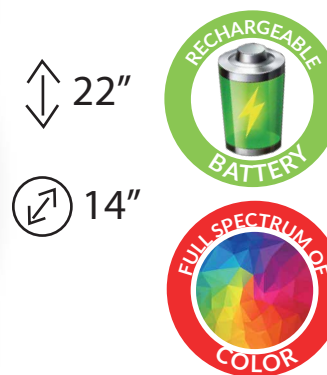

IQsound®

12" Professional PA/DJ Loudspeaker with True Wireless & Bluetooth

IQ-8112DJBT

 **Bluetooth®**

Additional Image

PRODUCT DETAILS:

Black Unit UPC: 639131281127

Unit Dimensions (in): 13.78 x 12.00 x 21.65
Unit Weight (lbs): 6.61

Giftbox Dimensions (in): 14.17 x 12.40 x 25.28
Giftbox Weight (lbs): 8.81

No Master Case

Units per Pallet

48" (L) x 40" (W) x 72" (H) =
48" (L) x 40" (W) x 84" (H) =
48" (L) x 40" (W) x 96" (H) =
48" (L) x 40" (W) x 110" (H) =

Units per Container

20' =
40' =
40'HQ =
45' =

Features and specifications, measurements and weight may be subject to change without prior notice

FEATURES & SPECIFICATIONS:

- This Speaker Delivers Durability, Flexibility & Outstanding Audio Performance with Exceptional Range
- The Speaker System is Perfect for Nightclubs, Home Entertainment, Seminars, or Any Other Venues and Events
- 12" High Efficiency Woofer
- Built-in BT Receiver Allows You to Wirelessly Connect to your iPad®, iPhone®, iPod®, Smartphone & More
- True Wireless Stereo (TWS): Allows You to Connect 2 Speakers Via Bluetooth® with TWS Technology So they Can Play at the Same Time and You Can Double Your Audio Output
- USB/Micro SD & AUX Inputs Allow You to Connect Your Non-BT External Audio Devices
- LED Lights Change to the Beat of Music
- FM Radio
- Rechargeable Lithium Battery
- Volume/Mic Volume/Echo Gain Controls
- 1 Mic Input (1 mic included)
- AC Power Supply: 100-240V
- DC Power Supply: 2400mAh / 3.7V
- Built-in Handle Makes it Easy to Carry the Speaker Around
- Frequency Response: 50Hz-18KHz
- Sensitivity (1w/1m): 78+/-3dB
- Impedance: 3 ohm
- RMS: 8W