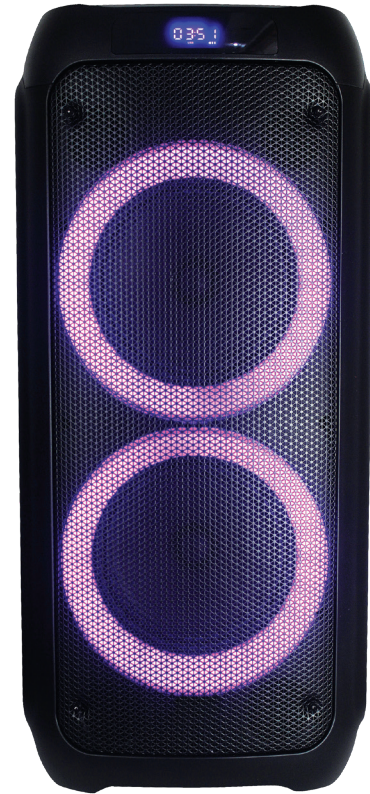

## IQ-7088DJBT

# 2x 8" Portable Bluetooth® Speaker with Light Show

### BATTERY DETAILS

Battery Type:	Lithium Ion
Battery Voltage (Volts):	7.4v
Battery Capacity (mAh):	2200 mah
Number of Battery Cells:	2
Energy Content (per cell):	16.28 Wh
Weight of Battery (grams):	

### PRODUCT DETAILS:

Black Unit UPC: 639131270886

Unit Dimensions (in): 12.79 x 12.79 x 27.75  
Unit Weight (lbs): 17.63

Giftbox Dimensions (in): 12.79 x 14.37 X 29.72  
Giftbox Weight (lbs): 21.38

Master Dimensions(in): NO MASTER CASE  
Master Weight (lbs): NO MASTER CASE