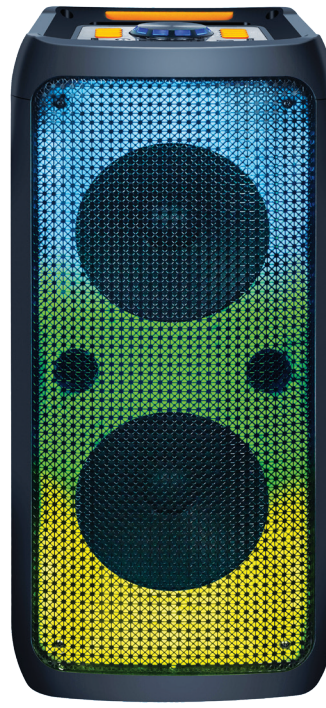

IQsound®

2x 8" Portable Bluetooth® Speaker with True Wireless Technology

IQ-7028DJBT

BATTERY DETAILS

Battery Type:	Lithium ion
Battery Voltage (Volts):	7.4v
Battery Capacity (mAh):	2,000 mah
Number of Battery Cells:	1
Energy Content (per cell):	13.32 wh
Weight of Battery (grams):	91.4 g

PRODUCT DETAILS:

Black Unit UPC: 639131270282

Unit Dimensions (in): 9.84 x 9.84 x 22.05
Unit Weight (lbs): 12.65

Giftbox Dimensions (in): 11.89 x 11.50 x 23.82
Giftbox Weight (lbs): 14.33

Master Dimensions(in): NO MASTER CASE
Master Weight (lbs): NO MASTER CASE

Features and specifications, measurements and weight may be subject to change without prior notice

FEATURES & SPECIFICATIONS:

- 2 x 8" High Efficiency Speaker
- This Speaker Delivers Durability, Flexibility, and Outstanding Audio Performance
- The Speaker System is Perfect for Home Entertainment, Seminars, or Any Other Venues and Events
- Built-in Bluetooth® 5.0 Compatible Allows Your Speaker to Work with Bluetooth® Enabled Devices
- True Wireless Stereo (TWS): Connect 2 Speakers Via Bluetooth with TWS Technology So they Can Play at the Same Time and You Can Double Your Audio Output
- **Fire Light Show**, Colorful LED Lights Dance and Change to the Beat of Music
- USB, Micro SD & AUX Inputs Allow You to Connect Your Non-Bluetooth® External Audio Devices
- Rechargeable Batteries (7.4V/4000mah)
- FM Radio
- 1 Mic Input
- Microphone Volume Control, Echo Control, Microphone Priority, Bass/Treble Control
- DC Power: 9V-1.5A Adapter
- Built-in Handles
- Remote Control & 1 Wired Microphone Included
- System Type: 2 x 8" Woofers + one 1" Tweeter
- Frequency Response: 40Hz-20KHz
- S/N Ratio: 78dB ± 3dB
- Impedance: 4Ω
- Total Output Power: 40 Watts
- RMS Power: 36W