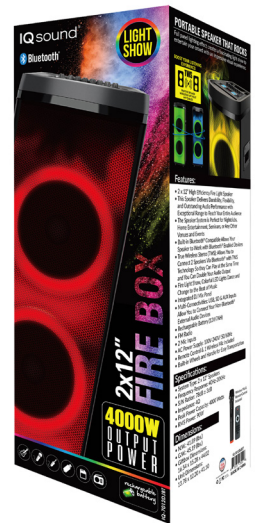

IQ sound®

IQ-7012DJBT

2x 12" Bluetooth® Speaker with LIGHT SHOW

BATTERY DETAILS

Battery Type:	Lead Acid
Battery Voltage (Volts):	12V
Battery Capacity (mAh):	7,000 mah
Number of Battery Cells:	1
Energy Content (Watt Hours):	84 Wh
Weight of Battery (grams):	

Remote Control Battery: 2x AAA (not included)

PRODUCT DETAILS:

Black UPC: 639131270121

Unit Dimensions (in): 13.78 x 12.2 x 41.1
Unit Weight (lbs): 41.89

Giftbox Dimensions (in): 16.54 x 15.28 x 44.02
Giftbox Weight (lbs): 45.19

FEATURES & SPECIFICATIONS:

- 2 x 12" High Efficiency Woofers
- Built-In Bluetooth Receiver Allows You to Wirelessly Connect to your iPad®, iPhone®, iPod®, Smartphone & More
- True Wireless Function: Allows You to Connect 2 Speakers Free of Wires
- USB/AUX/SD Inputs Allow You to Connect Your Non-BT External Audio Devices
- FM Radio
- LED Light Show
- Driver Unit : 12"x2 + 1"x1
- Output power: 90W
- Frequency:40Hz-20KHz
- S/N Ratio:78dB±3dB
- Impedance: 4Ω
- Remote Control Included
- Built-in Rechargeable Battery: 12V/7AH