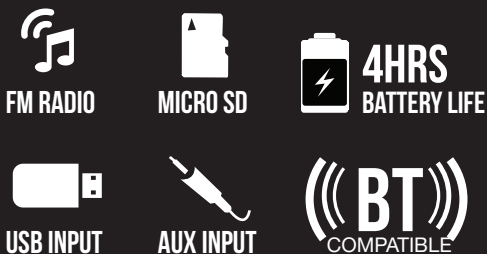

Accessories: Remote Control, Microphone, and User Manual

Features and specifications, measurements and weight may be subject to change without prior notice