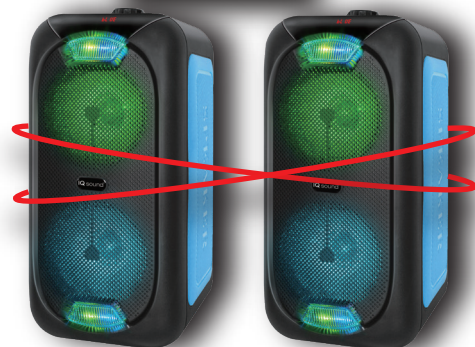

Remote Control Battery: CR2025

PRODUCT DETAILS:

Black Unit UPC: 639131232662

Unit Dimensions (in): 7.48 x 7.68 x 15.75
Unit Weight (lbs): 5.8

Gifbox Dimensions (in): 9.65 x 8.86 x 17.13
Gifbox Weight (lbs): 6.64

FEATURES & SPECIFICATIONS:

- 2 x 6" High Efficiency Woofers
- Built-in Bluetooth® Compatible Allows Your Speaker to Work with Bluetooth® Enabled Devices
- True Wireless Stereo (TWS): Allows You to Connect 2 Speakers Via Bluetooth® with TWS Technology So they Can Play at the Same Time and You Can Double Your Audio Output
- Rechargeable Battery (3.7V/2400mAh)
- USB/Micro SD & AUX Inputs Allows You to Connect Your Non-Bluetooth® External Audio Devices
- FM Radio
- Flashing Light On Woofer
- 1 Mic Input (1 wired mic included)
- AC Power Supply: 100v-240v/ 50/60Hz
- Built-in Handles
- Remote Control & 1 Microphone Included
- System Type: 2 x 6" Speaker
- Frequency Response: 90Hz-20KHz
- Sensitivity (1w/1m): 90 ± 2dB
- Impedance: 3Ω
- Peak Power Capacity: 1,000 Watts
- RMS Power: 15W