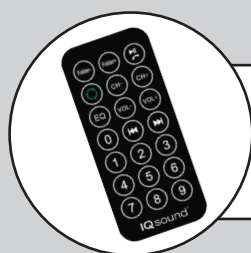

Accessories:

Remote
Control
Included

PRODUCT DETAILS:

Black Unit UPC: 639131202269
Black Inner UPC: 20639131202263
Black Master UPC: 10639131202266

Unit Dimensions (in): 1.70 x 1.52 x 3.36
Unit Weight (lbs): 0.075

Gift Box Dimensions (in): 5.35 x 2.68 x 7.28
Gift Box Weight (lbs): 0.187

Inner Dimensions (in): 17.32 x 12.2 x 5.9
Inner Weight (lbs): 4.4
Inner Case QTY: 20

Master Dimensions (in): 20.07 x 13.39 x 17.32
Master Weight (lbs): 11.46
Master Case QTY: 40

FEATURES & SPECIFICATIONS:

- Wirelessly Connect to Your Bluetooth® Enabled Devices & Stream Music & Phone Calls to Your Car FM Stereo System
- Dual USB & Micro SD Inputs Allow You to Connect an iPod®, iPhone®, Smartphone & Any Other External Wired Device
- Built-in Microphone Allows Hands-Free Functionality
- Switches to Hands-Free Mode Automatically When Receiving Calls
- Built-in FM Transmitter Range: 87.5-108mhz
- Powered by Cigarette Lighter in the Car: 12-24V
- Dual USB Output to Charge External Devices (DC 5V/3.4A)
- Remote Control Included

Accessories: Remote Control

Features and specifications, measurements and weight may be subject to change without prior notice

Supersonic Inc.

323.201.5060

323.201.5068

www.supersonicInc.com