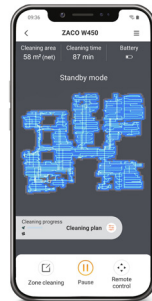

4in1 – Hybrid floor washing robot

(1) The floor is moistened with clean water, (2) cleaned with a microfiber brush, (3) the dirt water is sucked up and (4) simultaneously scraped so the floor dries quickly.

Free download for iOS and Android
Smartphone not included

- Charging plate
- Adapter cable
- Fresh water tank (pre-installed)
- Dirty water tank (pre-installed)
- Wiping brush (pre-installed)
- Remote control (batteries incl.)
- Cleaning tools

Supports **Amazon Alexa™** & **Google Assistant™**

Types of cleaning	Moisten, wipe, vacuum, sweeping
Navigation	360° PanoView-Navigation 2.0
Cleaning programmes	Auto PanoView 2.0 Spot Edge MAX
Operating time	more than 80 Minutes
Tank systems	Fresh water tank (850 ml) Dirty water tank (900 ml) i-Dropping protection 3-stage water regulation
Brushes	Wiping roller, squeegee
Control	App control incl. live mapping SmartHome voice control Automatic cleaning button Remote control
Special features	Height-related obstacle avoidance Circumvents carpets when wiping
EAN	4260522140950
Art.Nr.	501906