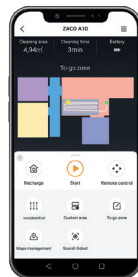

3 YEARS WARRANTY*

SMART MAPPING makes it easy to define rooms within your home and set up **INDIVIDUAL CLEANING SCHEDULES** for each of them - even on **DIFFERENT FLOORS** (up to 3 floors).

Free for iOS and Android
Smartphone not included.

- Charging station + mat
- Adapter
- Remote control (batteries included)
- Hybrid bristle brush (preinstalled)
- Additional rubber brush
- Additional fine particle filter
- Dust bin (preinstalled)
- Water tank & microfiber mop cloth
- Additional microfiber mop cloth
- Additional EasyClick side brush set
- Cleaning tool

Cleaning functions	Vacuuming Mopping
Navigation	3D Laser-Navigation
Cleaning modes	Auto 3D Laser Spot Edge MAX
Operating time	up to 120 minutes
Storage system	Cellular dust bin (4-50 ml) Water tank (300 ml) with vibrating wiping plate and i-Dropping protection 3-Level water control
Brushes	Hybrid bristle brush (carpet) Rubber lamella brush (hard floor) EasyClick side brushes
Timer	Room specific IntelliPlan
Operation	Control via App (incl. mapping) SmartHome voice control Auto button Remote control
Special features	AutoCarpet detection AutoMAX while vacuuming Avoids carpets while cleaning AutoResume after charging Language assistant on/off

App-Features	Mapping Room- & Floor-Detection (up to 3 floors) Custom areas Suction power adjustment Speed-adjustment of the side brushes Cleaning schedules
Design	Industrial-Look Aluminium, matt Color "Iron Grey"
Filter system	Cellular-Filter-System Dust particle filter Fine particle filter
Sensor technology	Anti-shock / fall protection Infrared 360° LDS SLAM Laser Gyroscope 2.0 Accelerometer
Battery	Lithium ion 3200 mAh Charging time 250 – 350 min Charging via charging station / manual
Nidec® motor type	BLDC-CyclonePower Gen4 with 22 W power
Sound level	≤ 72 dB in MAX-mode
Body	Height 9,2 cm (super slim) Diameter 32 cm Weight 2,75 kg