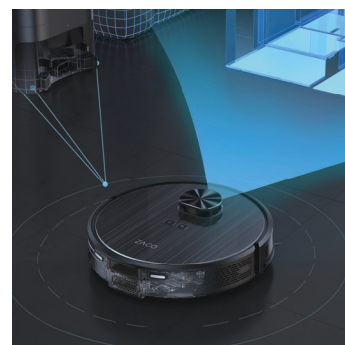

A10 Pro

Robot Vacuum and Mop Cleaner with Self-Empty Station

Free for iOS
and Android

Smartphone not included

Technical specifications

Product category	Robot Vacuum and Mop Cleaner with Self-Empty Station
Art. No.	502064
EAN	4260522143579
UN No.	3481
HS code	850811
Colour	Dark Grey
Dimensions robot	32 x 32 x 9,3 cm
Charging station dimensions (W/D/H)	32 x 24 x 16,5 cm
Weight product	3 kg
Dimensions product incl. carton box	435 x 400 x 360 mm
Noise level	< 65dB
Navigation sensor	LDS
Sensors	Obstacle avoidance and fall protection sensors

Climb angle	up to 1.8 cm
Area covered	ca. 150 m ²
Running time	≈150 min
Suction power (max.)	3.000 Pa
Cleaning modes	Vacuum only, mop only, vacuum & mop
Charging time	300 min.
Battery mAh	3.200 mAh
Battery Volts	14.4 V
Watt	42 W
Self-Empty Station	2,5l capacity
2in1 Water tank & dust bin	240 ml water tank 250 ml dust bin