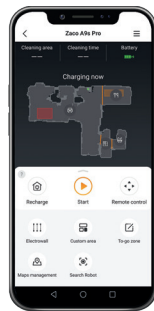

3 YEARS WARRANTY*

SMART MAPPING makes it easy to define rooms within your home and set up **INDIVIDUAL CLEANING SCHEDULES** for each of them - even on **DIFFERENT FLOORS** (up to 3 floors).

Free for iOS and Android

Smartphone not included.

- Charging station + mat
- Adapter
- Remote control (batteries included)
- InvisibleWall transmitter (batteries included)
- Hybrid bristle brush (preinstalled)
- Additional rubber brush
- Additional high performance filter
- Water tank & microfiber mop cloth
- Dust bin (preinstalled)
- Additional microfiber mop cloth
- Additional EasyClick side brush set
- Cleaning tool

Cleaning functions	Vacuuming Mopping Sweeping
Navigation	360° PanoView Navigation 2.0
Cleaning modes	Auto PanoView 2.0 Spot Edge MAX
Operating time	up to 110 minutes
Storage system	Cellular dust bin (450 ml) Water tank (300 ml) with vibrating wiping plate and i-Dropping protection 3-Level water control
Brushes	Hybrid bristle brush (carpet) Rubber lamella brush (hard floor) EasyClick side brushes
Timer	IntelliPlan (accurate to the minute)
Operation	Control via App (incl. mapping) SmartHome voice control Auto button Remote control
Special features	Auto resume after charging InvisibleWall room division Language assistant on/off

App-Features	Mapping Room- & Floor-Detection Custom areas Suction power adjustment
Design	Vinyl record look Aluminum & plastic Color "Carbon Black"
Filter system	Cellular filtering system Dust particle filter Fine particle filter
Sensor technology	Anti-shock / fall protection Infrared Gyroscope 2.0 Accelerometer OmniVision HD
Battery	Lithium ion 2400 mAh Charging time 250-350 min
Nidec® motor type	BLDC-CyclonePower Gen4 with 22 W power
Sound level	≤ 68 dB in MAX mode
Body	Height 7,6 cm (super slim) Diameter 33 cm Weight 3,1 kg