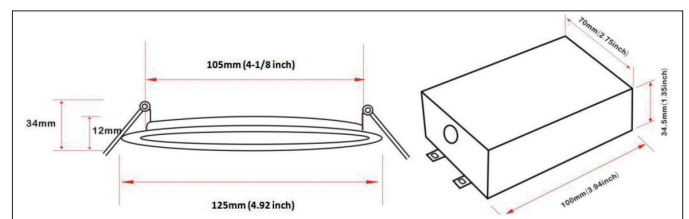

INSTALLATION

DIMENSIONS

FEATURES

- Wattage 9W**
- Equivalent 80W**
- Brightness 750 Lm**
- Dimmer from 5% to 100%**

Professional & secure push-in connectors

Smart ring

**Clip to fix the trim
Stay in place and never falls**