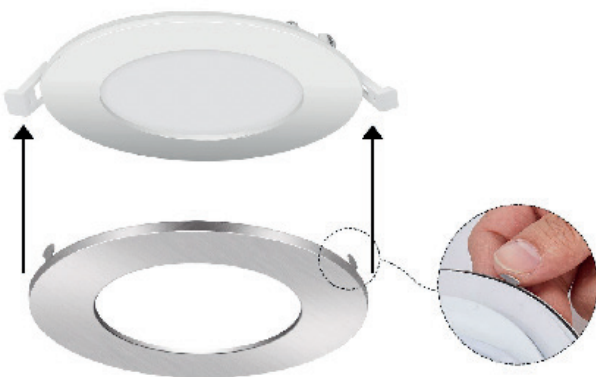

PRODUCT INFORMATION

- External j-box & spring mount clips for easy installation
- 3CCT version toggles between 3000k, 4000k & 5000k
- Compatible with most dimmers (e.g. Lutron / Leviton)
- Spring mount clips make installation easy
- Canless module does not require housing
- Made out of aluminium housing with PMMA lampshade
- 50 000 working hours
- Can decrease energy usage by 50%

INSTALLATION

DIMENSIONS

FEATURES

- Wattage 9W**
- Equivalent 80W**
- Brightness 750 Lm**
- Dimmer from 5% to 100%**

Professional & secure push-in connectors

Smart ring

**Clip to fix the trim
Stay in place and never falls**

Simply fix your color trim to your recessed slim light and
secure it with the clip