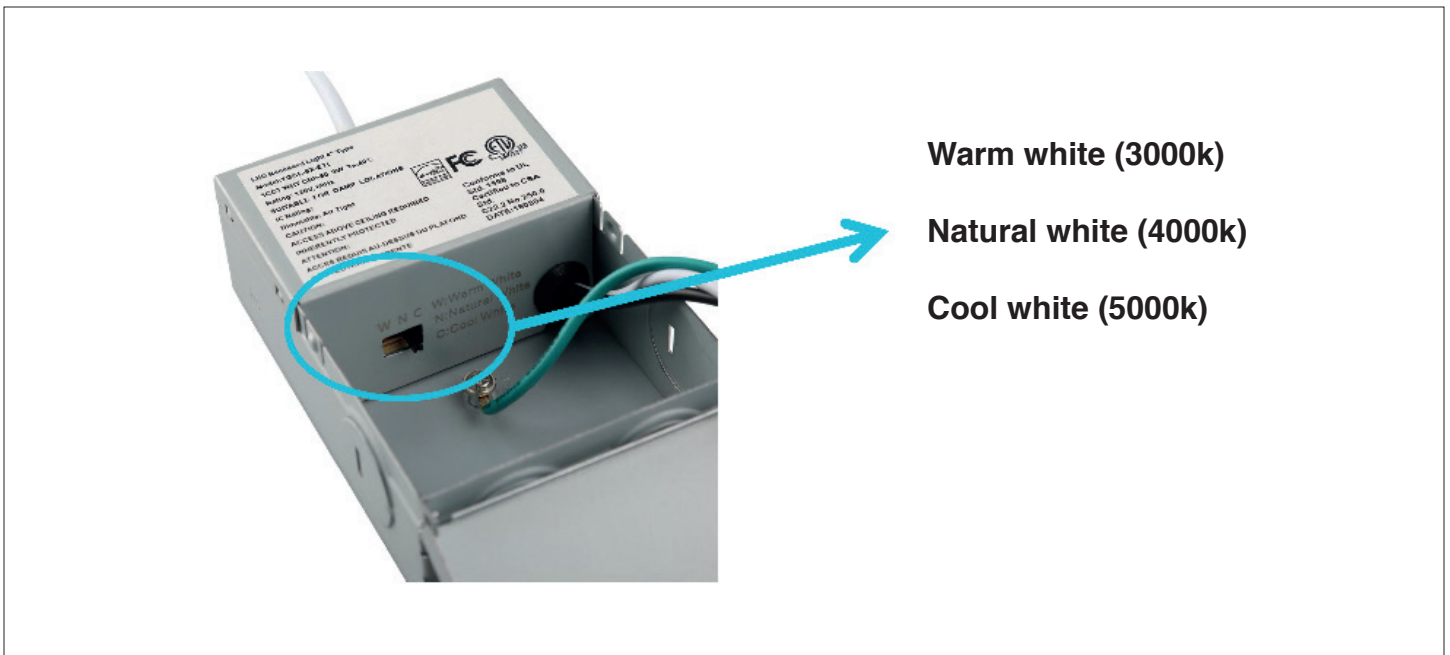

INSTALLATION

DIMENSIONS

FEATURES

- Wattage 9W**
- Equivalent 80W**
- Brightness 750 Lm**
- Dimmer from 5% to 100%**

Professional & secure push-in connectors

Smart ring

**Clip to fix the trim
Stay in place and never falls**

Simply fix your color trim to your recessed slim light and
secure it with the clip