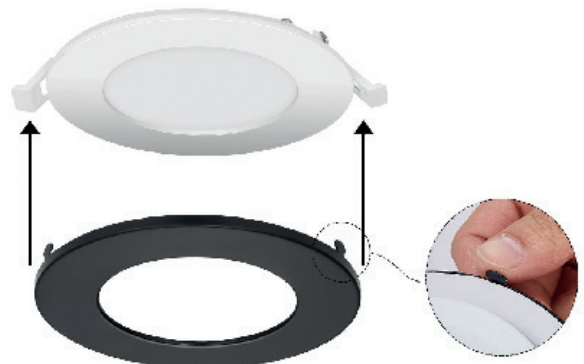

PRODUCT INFORMATION

- External j-box & spring mount clips for easy installation
- 3CCT version toggles between 3000k, 4000k & 5000k
- Compatible with most dimmers (e.g. Lutron / Leviton)
- Spring mount clips make installation easy
- Canless module does not require housing
- Made out of aluminium housing with PMMA lampshade
- 50 000 working hours
- Can decrease energy usage by 50%

INSTALLATION

DIMENSIONS

FEATURES

- Wattage 9W**
- Equivalent 80W**
- Brightness 750 Lm**
- Dimmer from 5% to 100%**

Professional & secure push-in connectors

Smart ring

**Clip to fix the trim
Stay in place and never falls**

Simply fix your color trim to your recessed slim light and
secure it with the clip