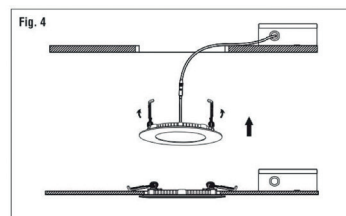

PARAMETERS

Electrical Characteristics		Optical Characteristics	
Input Voltage	120V AC 50~60Hz	LED Type	SMD2835
Rated Power	9W	Brand of LED Chip	48pcs Taiwan Epistar
Replacement	9W=80W Halogen	Lumen	750lm
Installation of LED Driver	External	Life Span Based on 3hrs/day	45 years
Type of LED Driver	Constant current output	CRI	>80
Power Factor	0.95 ~0.98	Beam Angle	180 degree
Operating Temperature	-10°C-40°C	CCT	3CCT (3000k-4000k-5000k) & single CCT

INSTALLATION

DIMENSIONS

FEATURES

- Wattage 9W**
- Equivalent 80W**
- Brightness 750 Lm**
- Dimmer from 5% to 100%**

Professional & secure push-in connectors

Smart ring

**Clip to fix the trim
Stay in place and never falls**

Simply fix your color trim to your recessed slim light and
secure it with the clip