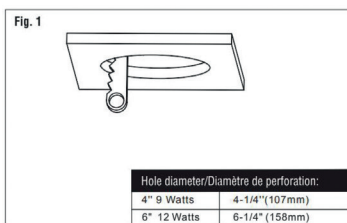

PARAMETERS

Electrical Characteristics		Optical Characteristics	
Input Voltage	120V AC 50~60Hz	LED Type	SMD2835
Rated Power	9W	Brand of LED Chip	48pcs Taiwan Epistar
Replacement	9W=80W Halogen	Lumen	750lm
Installation of LED Driver	External	Life Span Based on 3hrs/day	45 years
Type of LED Driver	Constant current output	CRI	>80
Power Factor	0.95 ~0.98	Beam Angle	180 degree
Operating Temperature	-10°C-40°C	CCT	3CCT (3000k-4000k-5000k) & single CCT

INSTALLATION

DIMENSIONS

FEATURES

- Wattage 9W**
- Equivalent 80W**
- Brightness 750 Lm**
- Dimmer from 5% to 100%**

Professional & secure push-in connectors

Smart ring

**Clip to fix the trim
Stay in place and never falls**