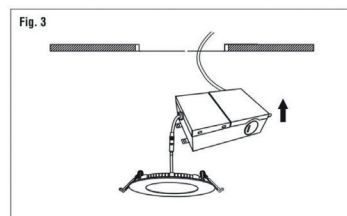

PARAMETERS

Electrical Characteristics		Optical Characteristics	
Input Voltage	120V AC 50~60Hz	LED Type	SMD2835
Rated Power	9W	Brand of LED Chip	48pcs Taiwan Epistar
Replacement	9W=80W Halogen	Lumen	750lm
Installation of LED Driver	External	Life Span Based on 3hrs/day	45 years
Type of LED Driver	Constant current output	CRI	>80
Power Factor	0.95 ~0.98	Beam Angle	180 degree
Operating Temperature	-10°C-40°C	CCT	3CCT (3000k-4000k-5000k) & single CCT

INSTALLATION

DIMENSIONS

FEATURES

- Wattage 9W**
- Equivalent 80W**
- Brightness 750 Lm**
- Dimmer from 5% to 100%**

Professional & secure push-in connectors

Smart ring

**Clip to fix the trim
Stay in place and never falls**

Simply fix your color trim to your recessed slim light and
secure it with the clip