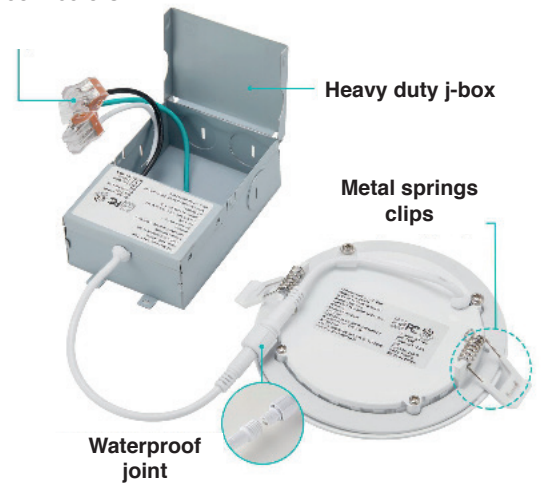

INSTALLATION

DIMENSIONS

FEATURES

- Wattage 9W**
- Equivalent 80W**
- Brightness 750 Lm**
- Dimmer from 5% to 100%**

Professional & secure push-in connectors

Smart ring

**Clip to fix the trim
Stay in place and never falls**

Simply fix your color trim to your recessed slim light and
secure it with the clip