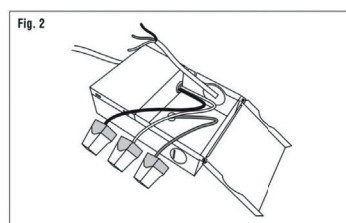

PRODUCT INFORMATION

- External j-box & spring mount clips for easy installation
- 3CCT version toggles between 3000k, 4000k & 5000k
- Compatible with most dimmers (e.g. Lutron / Leviton)
- Spring mount clips make installation easy
- Canless module does not require housing
- Made out of aluminium housing with PMMA lampshade
- 50 000 working hours
- Can decrease energy usage by 50%

PARAMETERS

Electrical Characteristics		Optical Characteristics	
Input Voltage	120V AC 50~60Hz	LED Type	SMD2835
Rated Power	9W	Brand of LED Chip	48pcs Taiwan Epistar
Replacement	9W=80W Halogen	Lumen	750lm
Installation of LED Driver	External	Life Span Based on 3hrs/day	45 years
Type of LED Driver	Constant current output	CRI	>80
Power Factor	0.95 ~0.98	Beam Angle	180 degree
Operating Temperature	-10°C-40°C	CCT	3CCT (3000k-4000k-5000k) & single CCT

INSTALLATION

DIMENSIONS

FEATURES

- Wattage 9W**
- Equivalent 80W**
- Brightness 750 Lm**
- Dimmer from 5% to 100%**

Professional & secure push-in connectors

Smart ring

**Clip to fix the trim
Stay in place and never falls**

Simply fix your color trim to your recessed slim light and
secure it with the clip