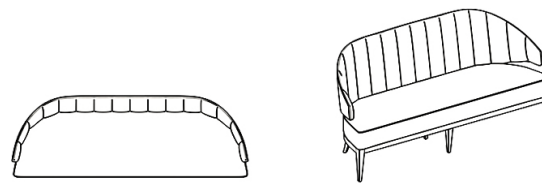

TWICE

Armchair

With its rounded back structure, aesthetic armrests and inspiring elegant style... Twice Wing Chair draws attention with its characteristic appearance that contains all the details tastefully.

Technical Drawing

BRJ662 *TWICE*

**FABRIC
KUMAŞ**

L: 27,2 inch **D:** 28,7 inch **H:** 30,7 inch
E: 69 cm **D:** 73 cm **Y:** 78 cm

BRJ300 *TWICE TRIO*

**FABRIC
KUMAŞ**

L: 65,7 inch **D:** 29,1 inch **H:** 28,7 inch
E: 167 cm **D:** 74 cm **Y:** 73 cm

Arm Height

Legs Height

Widht

Depth

Height

43 cm / 16,9 inch

57 cm / 22,4 inch

26 cm / 10,6 inch

69cm / 27,2 inch

73 cm / 28,7 inch

78 cm / 30,7 inch