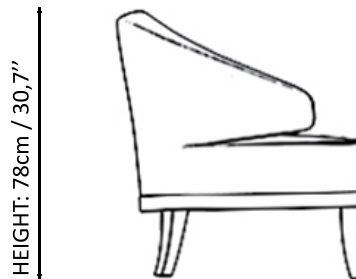

TWICE

Armchair

With its rounded back structure, aesthetic armrests and inspiring elegant style... Twice Wing Chair draws attention with its characteristic appearance that contains all the details tastefully.

Technical Drawing

BRJ662 *TWICE*

**FABRIC
KUMAŞ**

L: 27,2 inch **D:** 28,7 inch **H:** 30,7 inch
E: 69 cm **D:** 73 cm **Y:** 78 cm

BRJ300 *TWICE TRIO*

**FABRIC
KUMAŞ**

L: 65,7 inch **D:** 29,1 inch **H:** 28,7 inch
E: 167 cm **D:** 74 cm **Y:** 73 cm

Arm Height

Legs Height

Widht

Depth

Height

43 cm / 16,9 inch

57 cm / 22,4 inch

26 cm / 10,6 inch

69cm / 27,2 inch

73 cm / 28,7 inch

78 cm / 30,7 inch