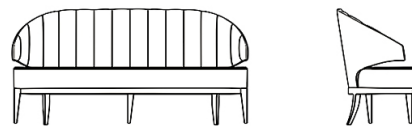

TWICE

Armchair

With its rounded back structure, aesthetic armrests and inspiring elegant style... Twice Wing Chair draws attention with its characteristic appearance that contains all the details tastefully.

Technical Drawing

BRJ662 *TWICE*

**FABRIC
KUMAŞ**

L: 27,2 inch **D:** 28,7 inch **H:** 30,7 inch
E: 69 cm **D:** 73 cm **Y:** 78 cm

BRJ300 *TWICE TRIO*

**FABRIC
KUMAŞ**

L: 65,7 inch **D:** 29,1 inch **H:** 28,7 inch
E: 167 cm **D:** 74 cm **Y:** 73 cm