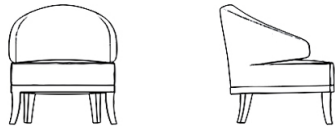

TWICE

Armchair

With its rounded back structure, aesthetic armrests and inspiring elegant style... Twice Wing Chair draws attention with its characteristic appearance that contains all the details tastefully.

Technical Drawing

BRJ662 *TWICE*

**FABRIC
KUMAŞ**

L: 27,2 inch **D:** 28,7 inch **H:** 30,7 inch
E: 69 cm **D:** 73 cm **Y:** 78 cm

BRJ300 *TWICE TRIO*

**FABRIC
KUMAŞ**

L: 65,7 inch **D:** 29,1 inch **H:** 28,7 inch
E: 167 cm **D:** 74 cm **Y:** 73 cm