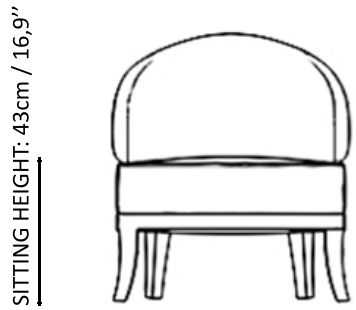

TWICE

Armchair

With its rounded back structure, aesthetic armrests and inspiring elegant style... Twice Wing Chair draws attention with its characteristic appearance that contains all the details tastefully.

Technical Drawing

BRJ662 *TWICE*

**FABRIC
KUMAŞ**

L: 27,2 inch **D:** 28,7 inch **H:** 30,7 inch
E: 69 cm **D:** 73 cm **Y:** 78 cm

BRJ300 *TWICE TRIO*

**FABRIC
KUMAŞ**

L: 65,7 inch **D:** 29,1 inch **H:** 28,7 inch
E: 167 cm **D:** 74 cm **Y:** 73 cm

Arm Height

Legs Height

Widht

Depth

Height

43 cm / 16,9 inch

57 cm / 22,4 inch

26 cm / 10,6 inch

69cm / 27,2 inch

73 cm / 28,7 inch

78 cm / 30,7 inch