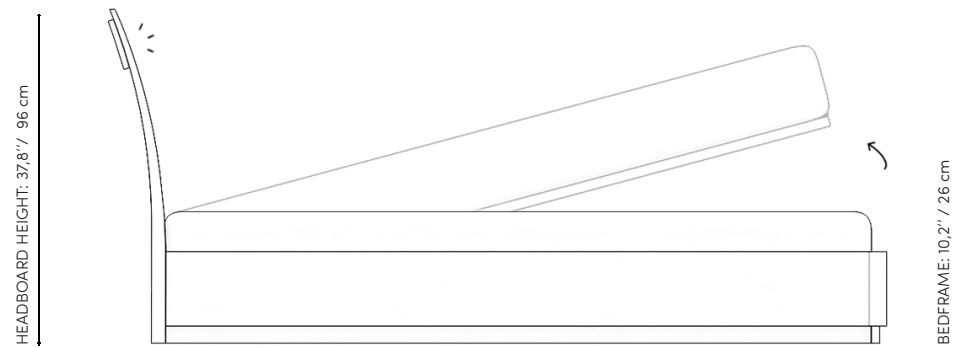

Technical Information

Headboard

3 level integrated led
light

Bedframe

Storage bedframe.