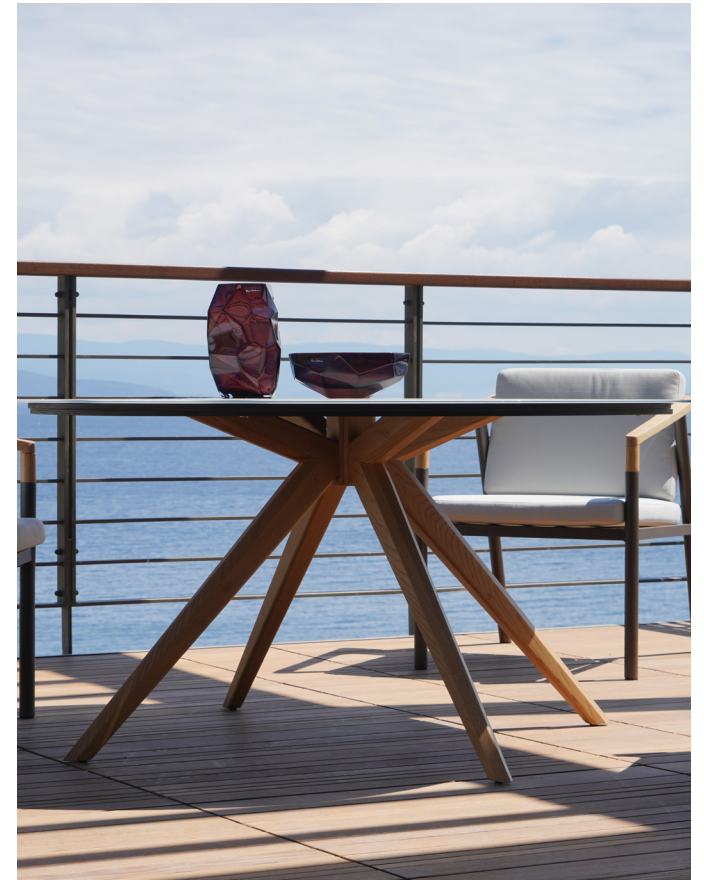

# TUBI ROUND TABLE

Tubi round table creates the perfect atmosphere for a gather up with your loved ones. Enhance your living space and customize it according to your tastes with its glass and ceramic options.