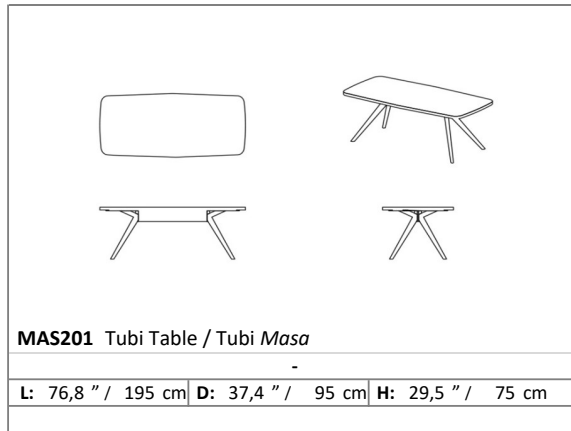

TUBI TABLE

Bringing the aesthetics of nature to your living spaces, Tubi Table adds joy to your beautiful summer days with its solid wood material.

Technical Drawing

Technical Information

Structure

The frame is made of solid woodwork.