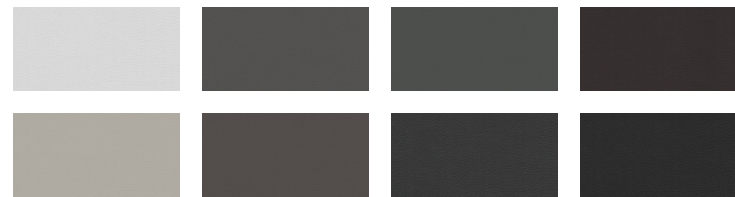

WALNUT

FREZE MOCHA

SMOKE

FABRIC

LEATHERETTE

above are for representation only ,please contact us for more options