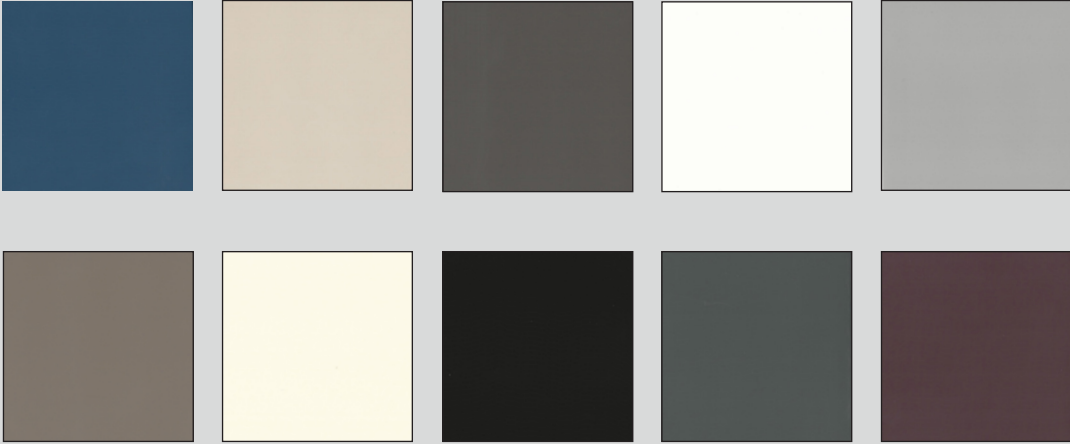

Technical Information

BODY AND UPPER TABLE

Lacquer painted material on laminated particle board or medium-density fiberboard (MDF) is used in the body of the TV Unit.

COVER

Lacquer painted material on laminated particle board or medium-density fiberboard (MDF) is used in the covers of the TV Unit.

Note: If the body is selected lacquer, cover should be lacquer, too.

Body, Top Finishes and Lids

All Lacquer Options

Wood Options

Walnut

Smoke

Maple

Mocha Walnut