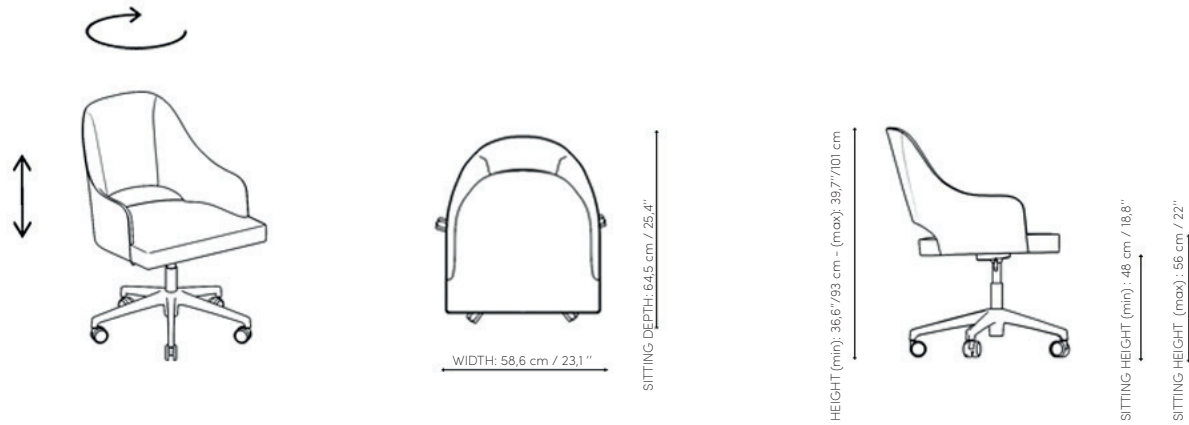

TOLINA CHAIR

Tolina Office Chair brings chicness, ergonomics and durability to your study room. The height setting, which can be adjusted according to your personal preferences, and its supporting structure that covers your back and allow you to sit comfortably for a long time on the desk, makes the product brought to the fore. Tolina Office Chair allows you to move easily without standing up thanks to its wheeled legs.

Technical Drawing

Technical Information

Inner Structure
Metal construction

Sitting
Polyurethane
filling

Back
Polyurethane filling

Leg
Metal leg

Metarials

METAL LEG