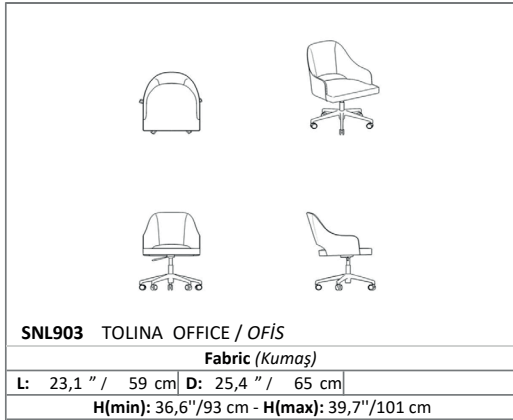

TOLINA CHAIR

Tolina Office Chair brings chicness, ergonomics and durability to your study room. The height setting, which can be adjusted according to your personal preferences, and its supporting structure that covers your back and allow you to sit comfortably for a long time on the desk, makes the product brought to the fore. Tolina Office Chair allows you to move easily without standing up thanks to its wheeled legs.

Technical Drawing

Technical Information

Inner Structure
Metal construction

Sitting
Polyurethane
filling

Back
Polyurethane filling

Leg
Metal leg

Metarials

METAL LEG