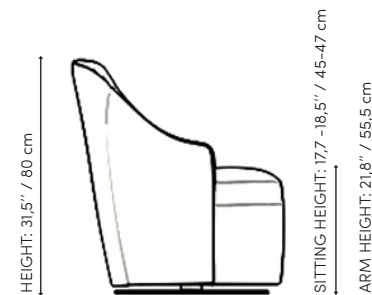

Technical Drawing

Technical Information

Inner Structure

The frame is made of polyurethane.

Sitting

The seating is made of polyurethane.

Legs

Metal legs are painted with gofrato