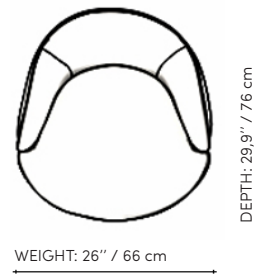

Technical Drawing

Technical Information

Inner Structure

The frame is made of polyurethane.

Sitting

The seating is made of polyurethane.

Legs

Metal legs are painted with gofrato