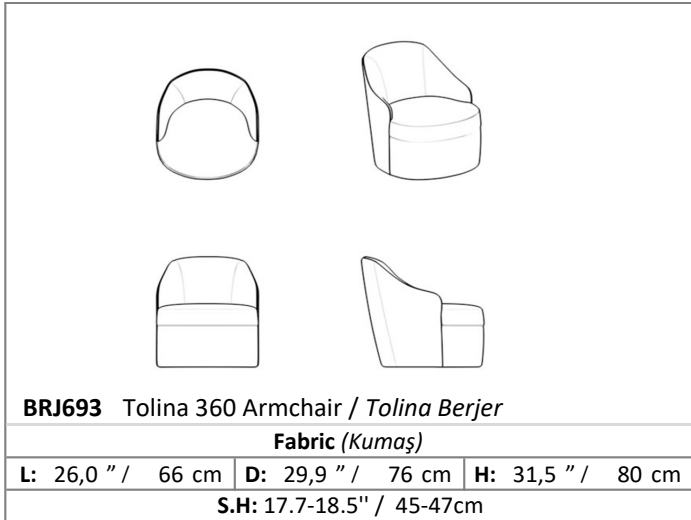

TOLINA ARMCHAIR

Fabric detail of Tolina 360 Armchair covers the metal legs beneath it and provides a holistic appearance by reaching to the floor. You can turn it into any direction you want without moving it and integrate into your living area thanks to its functional rotatable legs.

Technical Drawing

Technical Information

Inner Structure

The frame is made of polyurethane.

Sitting

The seating is made of polyurethane.

Legs

Metal legs are painted with gofrato