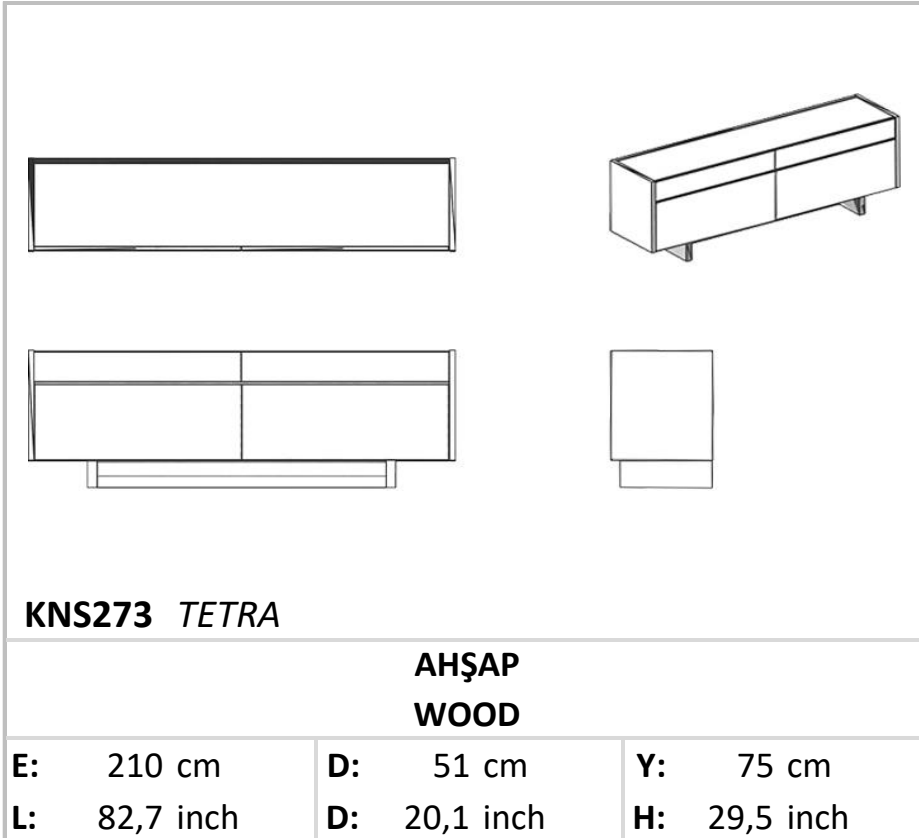

TETRA

Sideboard

This design, which is extremely elegant and aesthetic, will bring an entirely new style with its functionality! The cover structure, which is the continuation of the aesthetic form, with its original style and simple stance, will add elegance to your home while being the most important complementary element of your living space!

Technical Drawing

Technical Information

BODY

Laminated particle board is used in the body of the sideboard. Walnut, smoked and maple options are available.

LIDS

Laminated particle board is used in the body of the sideboard. Walnut, smoked and maple options are available. Blum Blumotion hinges are used on the lids of the sideboard. Lids are designed as drop downs.