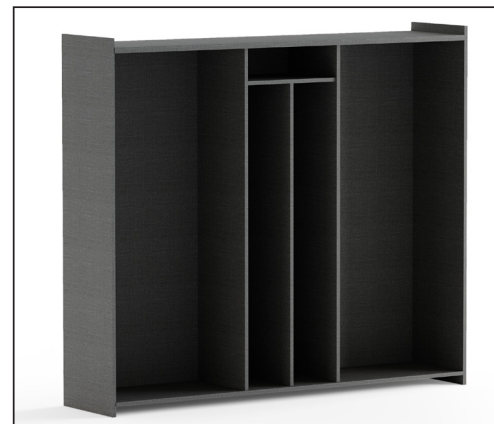

SPAN WARDROBE

Versatile and personal...

Suiting up with the style of your bedroom, Span Wardrobe offers a solution for all your needs thanks to its maximum capacity. Sliding door system eliminates the opening space of doors and allows you to save from space. It offers a wardrobe system that fits best to your space thanks to its modularity and makes the best of its storage function! You can also prefer wooden or glass shelves for Span Wardrobe, which eliminates the need to have an additional mirror thanks to its mirror doors. You can both add a different ambiance to your area and reach your goods easily by choosing a lighting system that operates by movement sensor in the shelves of Span Wardrobe, the interior compartments of which can be designed according to your personal preferences.

Technical Drawing

			
WRD180 SPAN 70,9" / 180 cm Mirror (Ayna)	WRD250 SPAN 98,4" / 250 cm Mirror (Ayna)	WRD270 SPAN 106,3" / 270 cm Mirror (Ayna)	WRD298 SPAN 117,3" / 298 cm Mirror (Ayna)
L: 70,9" / 180 cm D: 27,0" / 69 cm H: 93,3" / 237 cm	L: 98,4" / 250 cm D: 27,0" / 69 cm H: 93,3" / 237 cm	L: 106,3" / 270 cm D: 27,0" / 69 cm H: 93,3" / 237 cm	L: 117,3" / 298 cm D: 27,0" / 69 cm H: 93,3" / 237 cm

INTERIOR

70,9" / 180cm

98,4" / 250cm

106,3" / 270cm

117,3" / 298cm

You can arrange the interior space of Span Wardrobe, which offers several drawer and shelf options designed in different styles, in any way you want and make it suitable for your daily needs. In order to sustain structural stability, you may fix it to a wall and at least one shelf needs to be used inside these wardrobes.