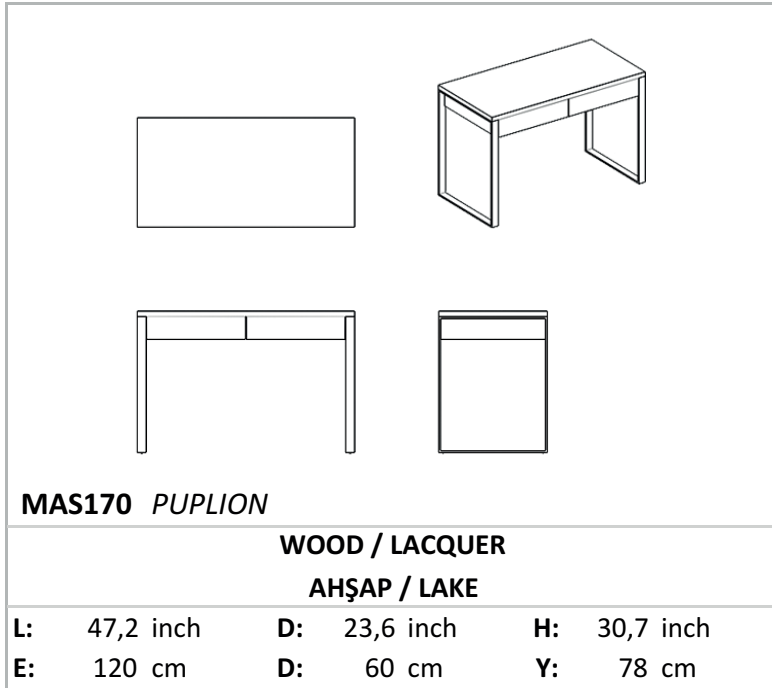

PUPLION

Desk

A modern design where simplicity and quality meet! Its long and elegant legs support Pupilion Desk which has two drawers.

Technical Drawing

Technical Information

Top Finishes

Natural Wood and Lacquer Options