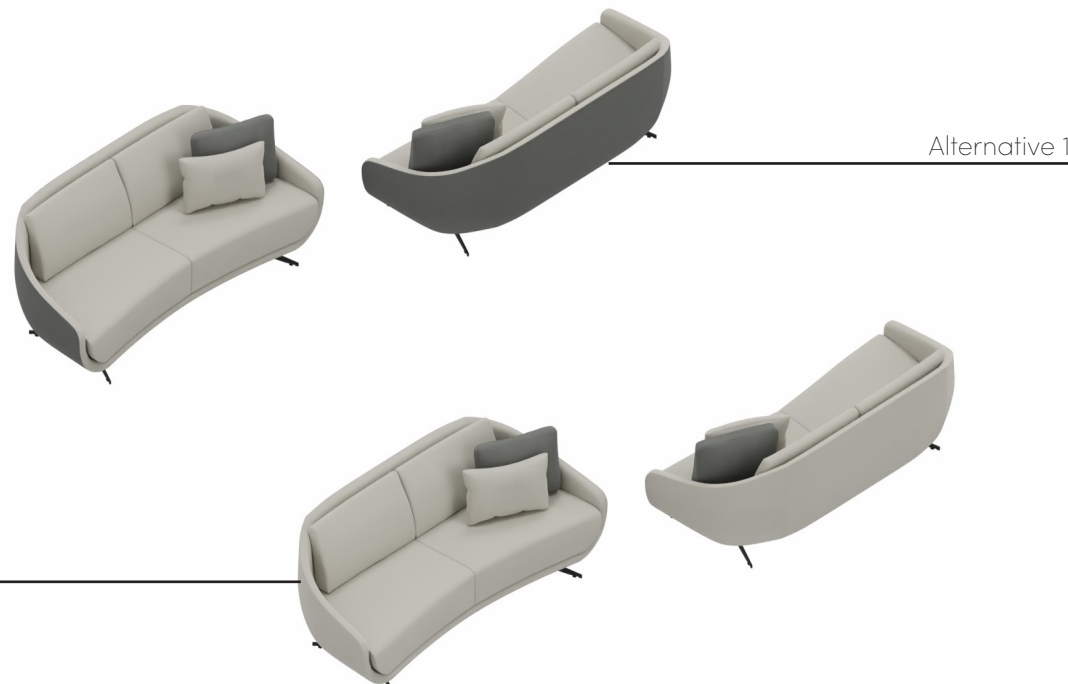

Choose from various colors for its metal feet to make the perfect combination with the dual upholstery. Mix and match the back and the seating upholstery by selecting from 200+ fabrics to create a dynamic style.

Technical Drawing

Dimensions

			
POD200 2 Seater / İki kişilik		POD300 3 Seater / Üç kişilik	
KRL059 x 1 - KRL003 x 1		KRL059 x 1 - KRL003 x 1	
W: 86,6 " / 220 cm D: 36,2 " / 92 cm H: 30,7 " / 78 cm		W: 102,4 " / 260 cm D: 36,2 " / 92 cm H: 29,5 " / 75 cm	
S.H: 16,5"-17,3" / 42-44cm		S.H: 16,5"-17,3" / 42-44cm	

Materials

Outer Shell Fabric

Inner Structure
Polyurethane

Sitting
HR35 Experla

Back
Farba Foam

Leg
Metal

Materials

METAL LEGS