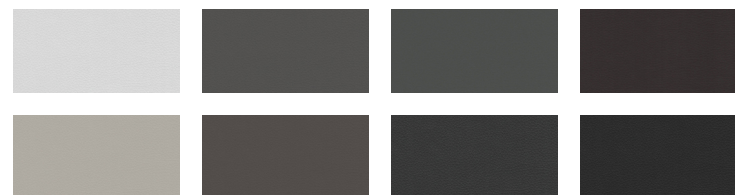

Choose from various colors for its metal feet to make the perfect combination with the dual upholstery. Mix and match the back and the seating upholstery by selecting from 200+ fabrics to create a dynamic style.

Materials

Outer Shell Fabric

Inner Structure
Polyurethane

Sitting
HR35 Experla

Back
Farba Foam

Leg
Metal

Materials

METAL LEGS

BLACK

GOFRATO

PLATIN

FABRICS

TOSCANA / LEATHER

LINEA / LEATHER

LEATHERETTE

above are for representation only ,please contact us for more options