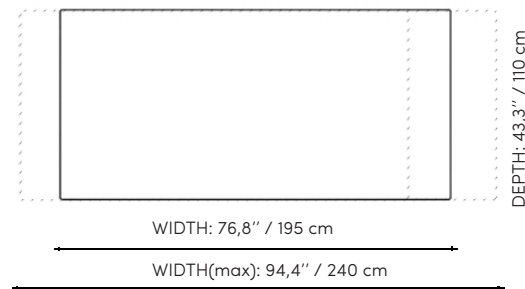

Technical Information