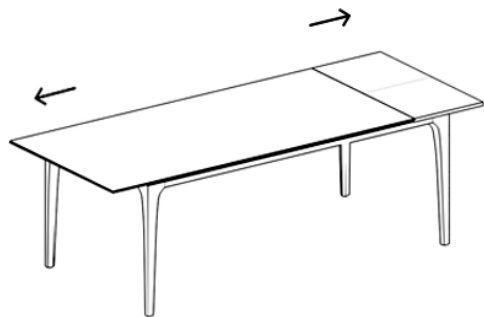

Technical Information