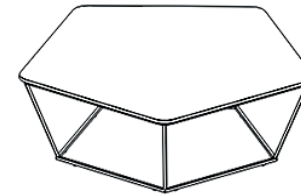

Penta

Coffee Table

You can either create a new composition by bringing two Penta Coffee Tables together or make the product unique by using it single in your living area.

Technical Drawing

SHP515 PENTA

**CAM / SERAMİK / MERMER
GLASS / CERAMIC / MARBLE**

E: 107 cm	D: 102 cm	Y: 37 cm
L: 42,1 inch	D: 40,2 inch	H: 14,6 inch

SHP015 PENTA

**AHŞAP / LAKE
WOOD / LACQUER**

E: 107 cm	D: 102 cm	Y: 37 cm
L: 42,1 inch	D: 40,2 inch	H: 14,6 inch

Technical Information

Top Finishes