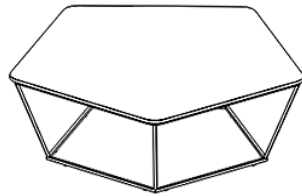

Penta

Coffee Table

You can either create a new composition by bringing two Penta Coffee Tables together or make the product unique by using it single in your living area.

Technical Drawing

SHP515 PENTA

**CAM / SERAMİK / MERMER
GLASS / CERAMIC / MARBLE**

E: 107 cm	D: 102 cm	Y: 37 cm
L: 42,1 inch	D: 40,2 inch	H: 14,6 inch

SHP015 PENTA

**AHŞAP / LAKE
WOOD / LACQUER**

E: 107 cm	D: 102 cm	Y: 37 cm
L: 42,1 inch	D: 40,2 inch	H: 14,6 inch

Technical Information

Top Finishes