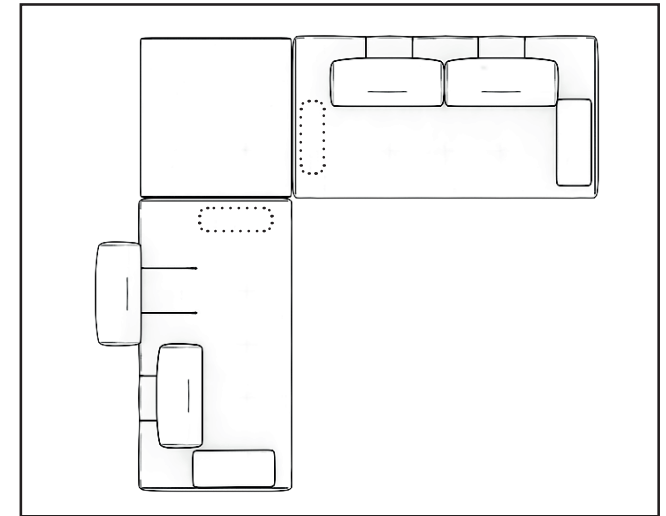

PANNA SOFA

Its softened lines are greeting us as a reflection of its modern style. Apart from its chic and aesthetic style, Panna Sofa offers you both a comfortable sitting thanks to its movable back/arm mechanisms and a comfortable sleep thanks to its bedding feature!

Technical Drawing

			
PAN300 3 Seater / Üçlü	PAN200 Loveseat / İki İli	PAN101 Single Seater / Tekli	PANPUF Loveseat - Fixed Arm / İki İli - Sabit Kollu
Moveable Arm x 2 (Seyyar Kol x 2)	Moveable Arm x 2 (Seyyar Kol x 2)	Moveable Arm x 1 (Seyyar Kol x 1)	-
L: 80,3 " / 204 cm D: 39,4 " / 100 cm H: 33,5 " / 85 cm S.H: 14,9"-15,7" / 38-40cm	L: 72,4 " / 184 cm D: 39,4 " / 100 cm H: 33,5 " / 85 cm S.H: 14,9"-15,7" / 38-40cm	L: 42,1 " / 107 cm D: 39,4 " / 100 cm H: 33,5 " / 85 cm S.H: 14,9"-15,7" / 38-40cm	L: 39,4 " / 100 cm D: 38,6 " / 98 cm S.H: 14,9"-15,7" / 38-40cm

Plan

Technical Information

Inner Structure

Metal construction.
Humid resistant with
anti rust paint.

Sitting

Zigzag spring
HR35 sponge

Back

Adjustable -
HR35 Foam