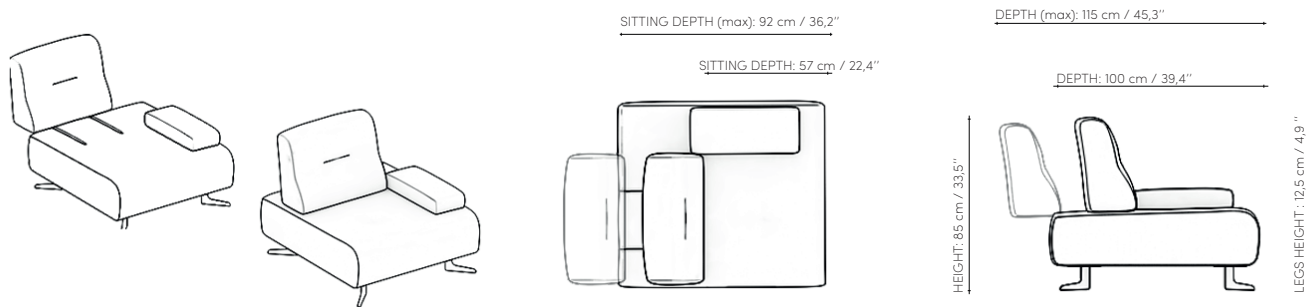

Technical Information

Inner Structure

Metal construction.
Humid resistant with
anti rust paint.

Sitting

Zigzag spring
HR35 sponge

Back

Adjustable -
HR35 Foam

Leg

Metal Leg