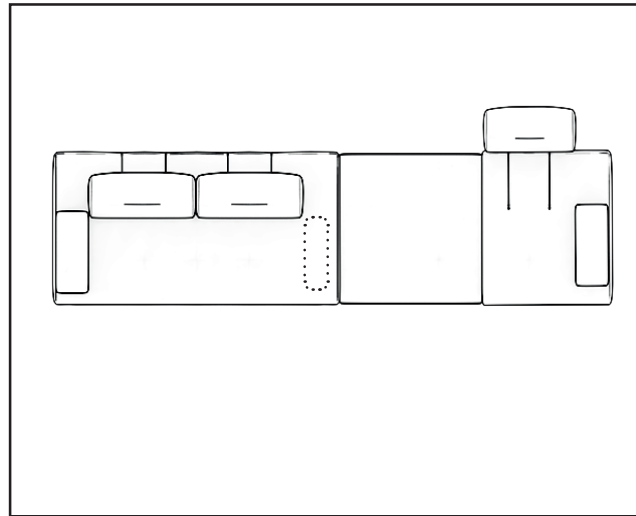

PANNA SOFA

Its softened lines are greeting us as a reflection of its modern style. Apart from its chic and aesthetic style, Panna Sofa offers you both a comfortable sitting thanks to its movable back/arm mechanisms and a comfortable sleep thanks to its bedding feature!

Technical Drawing

			
PAN300 3 Seater / Üçlü	PAN200 Loveseat / İki İli	PAN101 Single Seater / Tekli	PANPUF Loveseat - Fixed Arm / İki İli - Sabit Kollu
Moveable Arm x 2 (Seyyar Kol x 2)	Moveable Arm x 2 (Seyyar Kol x 2)	Moveable Arm x 1 (Seyyar Kol x 1)	-
L: 80,3 " / 204 cm D: 39,4 " / 100 cm H: 33,5 " / 85 cm S.H: 14,9"-15,7" / 38-40cm	L: 72,4 " / 184 cm D: 39,4 " / 100 cm H: 33,5 " / 85 cm S.H: 14,9"-15,7" / 38-40cm	L: 42,1 " / 107 cm D: 39,4 " / 100 cm H: 33,5 " / 85 cm S.H: 14,9"-15,7" / 38-40cm	L: 39,4 " / 100 cm D: 38,6 " / 98 cm S.H: 14,9"-15,7" / 38-40cm

Plan

Technical Information

Inner Structure

Metal construction.
Humid resistant with
anti rust paint.

Sitting

Zigzag spring
HR35 sponge

Back

Adjustable -
HR35 Foam