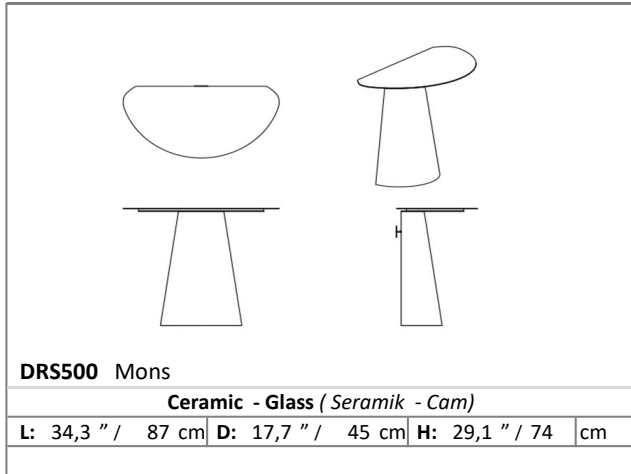

# MONS CONSOLE

Mons Console, created by our design team by referring to our Mons product family, shines out as a stylish product that you can place in your entrance. Rounded lined structure of Mons Console, which is designed as semi-circle, allows you to place the product also in your narrow hallways. You can select the surface among all our glass and ceramic color and foot among all our metal color options based on the decoration and style of your living space. In addition to your entrance, you can use this special product that can be secured on a wall also to create a chic corner in your living room with the armchairs to be placed on both sides and with a mirror to be placed on the console.

# Technical Drawing