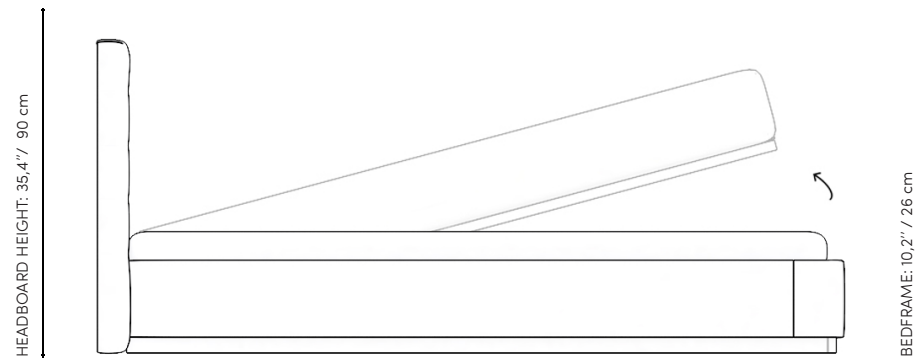

Technical Information

Headboard

The headboard is fabric coated

Bedframe

Storage bedframe