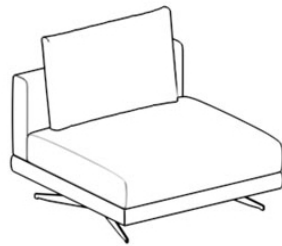

Technical Information

Inner Structure

The frame is made of steel.

Back

Siliconized fiber filling supported with high resilient foam

Sitting

HR35 Foam with zigzag spring

Legs

Gloss Black Painted Metal