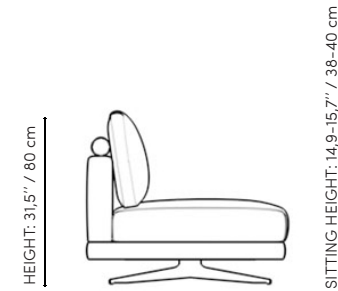

Technical Information

Inner Structure

The frame is made of steel.

Back

Siliconized fiber filling supported with high resilient foam

Sitting

HR35 Foam with zigzag spring

Legs

Gloss Black Painted Metal