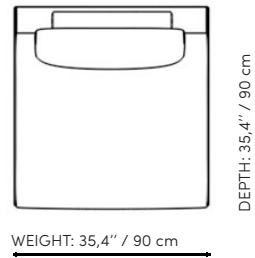

Technical Information

Inner Structure

The frame is made of steel.

Back

Siliconized fiber filling supported with high resilient foam

Sitting

HR35 Foam with zigzag spring

Legs

Gloss Black Painted Metal