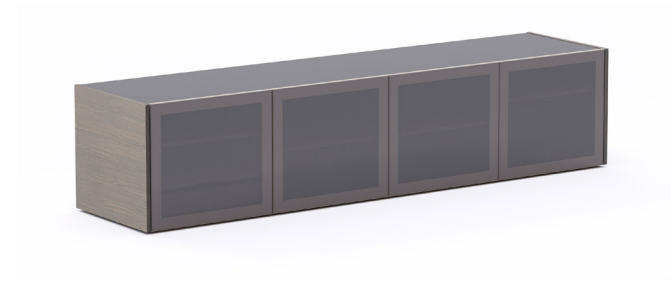

MIRROR SIDEBOARD

Chic and practical, an essential piece in your home, Mirror Sideboard. Highly customizable with broad range of material alternatives, it offers surface, top, and leg color options. Make room for style while you put away all the clutter with Mirror's wide storage areas.

Technical Drawing

 <p>KNS085 MIRROR PINGO LEG 65,3" / MIRROR PINGO AYAK 166 CM Without Glass -Mirror (Camsiz - Ayna) L: 65,4 " / 166 cm D: 20,8 " / 42 cm H: 19,7 " / 50 cm</p>	 <p>KNS085 MIRROR DAK LEG 65,3" / MIRROR DAK AYAK 166 CM Without Glass -Mirror (Camsiz - Ayna) L: 65,4 " / 166 cm D: 20,8 " / 42 cm H: 25,1 " / 64 cm</p>	 <p>KNS085 MIRROR GEMA LEG 65,3" / MIRROR GEMA AYAK 166 CM Without Glass -Mirror (Camsiz - Ayna) L: 65,4 " / 166 cm D: 20,8 " / 42 cm H: 25,7 " / 65 cm</p>
 <p>KNS085 MIRROR PINGO LEG 86,6" / MIRROR PINGO AYAK 220 CM Without Glass -Mirror (Camsiz - Ayna) L: 86,6 " / 220 cm D: 20,8 " / 42 cm H: 19,7 " / 50 cm</p>	 <p>KNS085 MIRROR DAK LEG 86,6" / MIRROR DAK AYAK 220 CM Without Glass -Mirror (Camsiz - Ayna) L: 86,6 " / 220 cm D: 20,8 " / 42 cm H: 25,1 " / 64 cm</p>	 <p>KNS085 MIRROR GEMA LEG 86,6" / MIRROR GEMA AYAK 220 CM Without Glass -Mirror (Camsiz - Ayna) L: 86,6 " / 220 cm D: 20,8 " / 42 cm H: 25,7 " / 65 cm</p>
 <p>KNS085 MIRROR PINGO LEG 107,8" / MIRROR PINGO AYAK 274 CM Without Glass -Mirror (Camsiz - Ayna) L: 107,9 " / 274 cm D: 20,8 " / 42 cm H: 19,7 " / 50 cm</p>	 <p>KNS085 MIRROR DAK LEG 107,8" / MIRROR DAK AYAK 274 CM Without Glass -Mirror (Camsiz - Ayna) L: 107,9 " / 274 cm D: 20,8 " / 42 cm H: 25,1 " / 64 cm</p>	 <p>KNS085 MIRROR GEMA LEG 107,8" / MIRROR GEMA AYAK 274 CM Without Glass -Mirror (Camsiz - Ayna) L: 107,9 " / 274 cm D: 20,8 " / 42 cm H: 25,7 " / 65 cm</p>