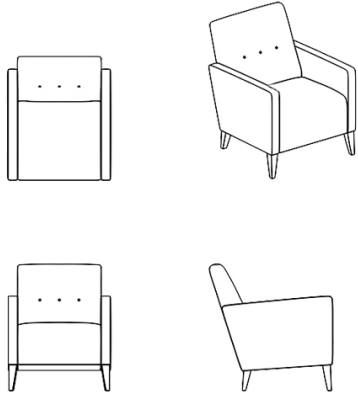

# MINI

Armchair

True to its name, Mini Wing Chair brings ease of use for small and limited areas. It shows a stylish stance with its quilted lines while not compromising on comfort!

---

# Technical Drawing

**BRJ632** *MINI*

**FABRIC**

**KUMAŞ**

<b>L:</b> 26,8 inch	<b>D:</b> 27,6 inch	<b>H:</b> 31,5 inch
<b>E:</b> 68 cm	<b>D:</b> 70 cm	<b>Y:</b> 80 cm

## Legs

Solid legs are used.

Sitting Height

44 cm / 17,3 inch

Arm Height

62 cm / 24,2 inch

Legs Height

19 cm / 7,4 inch

Width

68 cm / 26,7 inch

Height

80 cm / 31,4 inch

Depth

70 cm / 27,5 inch