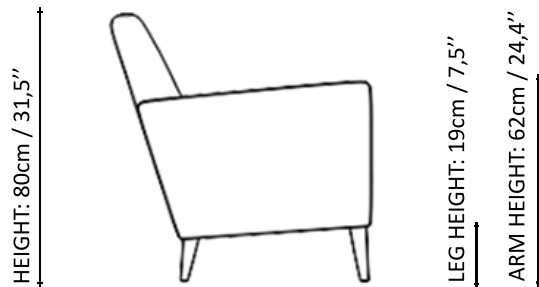

# MINI

Armchair

True to its name, Mini Wing Chair brings ease of use for small and limited areas. It shows a stylish stance with its quilted lines while not compromising on comfort!

---

# Technical Drawing

**BRJ632** *MINI*

**FABRIC**

**KUMAŞ**

<b>L:</b> 26,8 inch	<b>D:</b> 27,6 inch	<b>H:</b> 31,5 inch
<b>E:</b> 68 cm	<b>D:</b> 70 cm	<b>Y:</b> 80 cm

## Legs

Solid legs are used.

Sitting Height

44 cm / 17,3 inch

Arm Height

62 cm / 24,2 inch

Legs Height

19 cm / 7,4 inch

Width

68 cm / 26,7 inch

Height

80 cm / 31,4 inch

Depth

70 cm / 27,5 inch