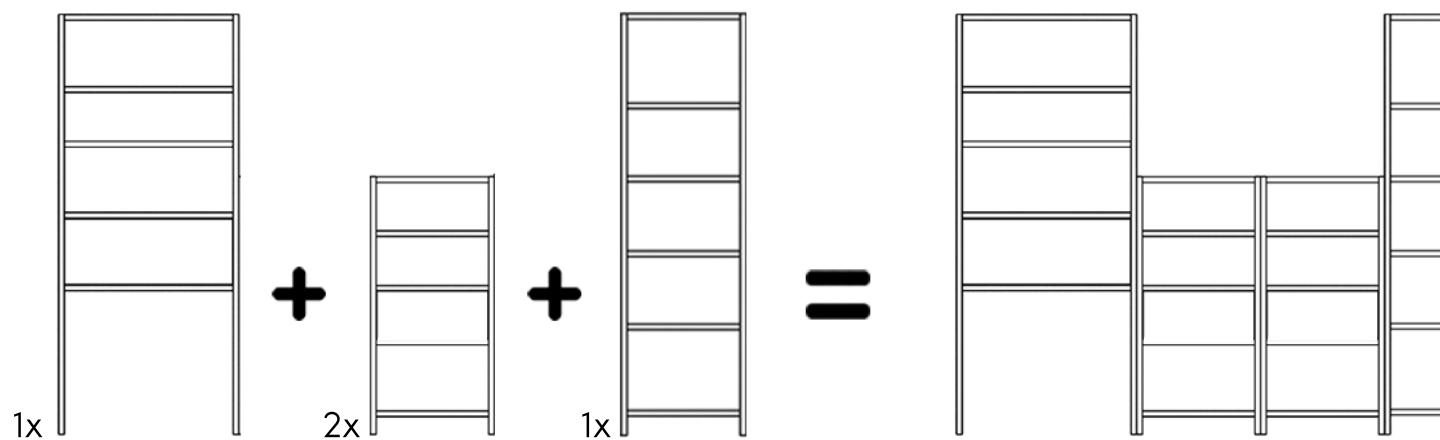

Technical Information

Above bookshelves are provided as sample. You can use available sets on 'technical drawing' page to create similar combinations. For stability purposes you may fix it to a wall.