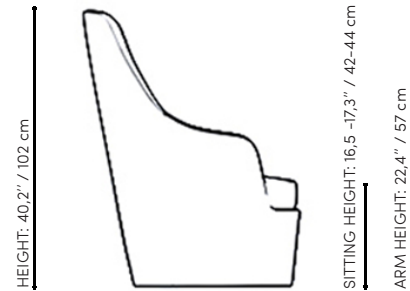

Technical Drawing

Technical Information

Inner Structure

The frame is made of polyurethane.

Sitting

The seating is made of polyurethane.

WEIGHT: 27,6" / 70 cm

DEPTH: 30,7" / 78 cm

Legs

Metal legs are painted with gofratto

HEIGHT: 40,2" / 102 cm

SITTING HEIGHT: 16,5 -17,3" / 42-44 cm

ARM HEIGHT: 22,4" / 57 cm

Materials

METAL LEGS

GOFRATO