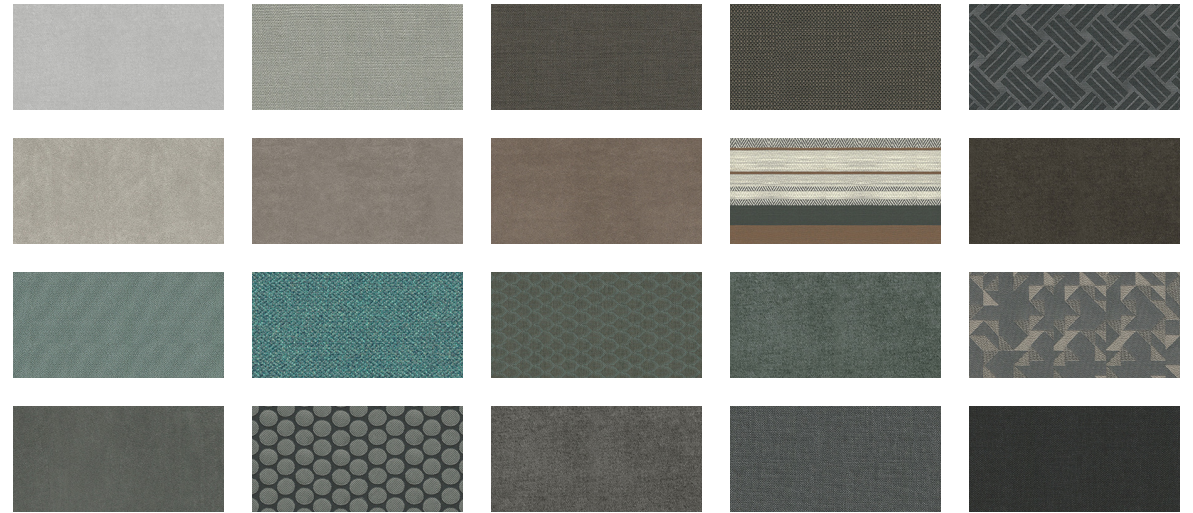

LANDE ARMCHAIR

The curved silhouette and subtle stitching plays an homage to retro design, while its high-back and slim structure keep it modern and sophisticated. The Lande also features a swivel-base.

Legs

Metal legs are painted with gofratto

HEIGHT: 40,2" / 102 cm

SITTING HEIGHT: 16,5 -17,3" / 42-44 cm

ARM HEIGHT: 22,4" / 57 cm

Materials

METAL LEGS

GOFRATO

FABRICS

TOSCANA / LEATHER

LINEA / LEATHER

LEATHERETTE

above are for representation only ,please contact us for more options