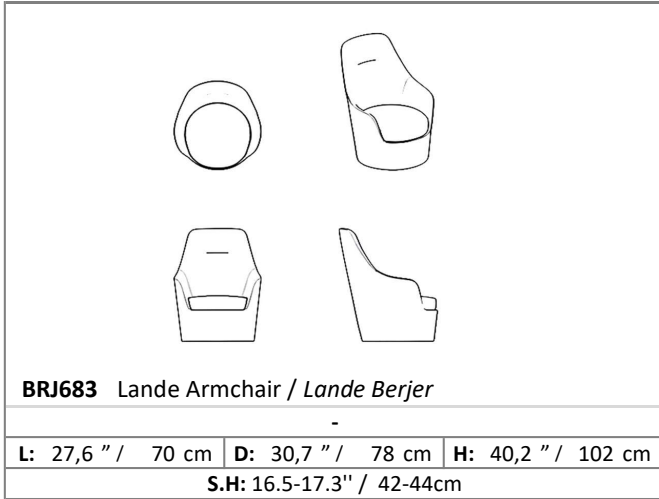

LANDE ARMCHAIR

The curved silhouette and subtle stitching plays an homage to retro design, while its high-back and slim structure keep it modern and sophisticated. The Lande also features a swivel-base.

Technical Drawing

Technical Information

Inner Structure

The frame is made of polyurethane.

Sitting

The seating is made of polyurethane.

WEIGHT: 27,6" / 70 cm

DEPTH: 30,7" / 78 cm

Legs

Metal legs are painted with gofratto

HEIGHT: 40,2" / 102 cm

SITTING HEIGHT: 16,5 -17,3" / 42-44 cm

ARM HEIGHT: 22,4" / 57 cm

Materials

METAL LEGS

GOFRATO