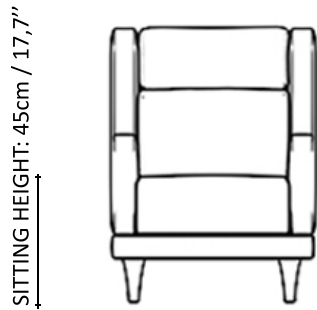

LAKOTI

Armchair

Having a minimalistic style with its linear structure, Lakoti Wing Chair greets us as a stylish reflection of quality craftsmanship!

Technical Drawing

BRJ651 *LAKOTI*

FABRIC

KUMAŞ

L: 27,6 inch	D: 37,4 inch	H: 32,7 inch
E: 70 cm	D: 95 cm	Y: 83 cm

WIDTH: 70cm / 27,5"

LEG HEIGHT: 16cm / 6,2"
ARM HEIGHT: 60cm / 23,6"

Technical Information

Inner Structure

Chair's frame is metalwork.

Sitting

As sitting, HR35 soft foam with high density is used.

Back Cushion

Silicone filling is used for the back cushion

Legs

Solid legs are used.

Sitting Height

45 cm / 17,7 inch

Arm Height

60 cm / 23,6 inch

Legs Height

16 cm / 6,2 inch

Width

70 cm / 27,6 inch

Height

83 cm / 32,7 inch

Depth

95 cm / 37,4 inch