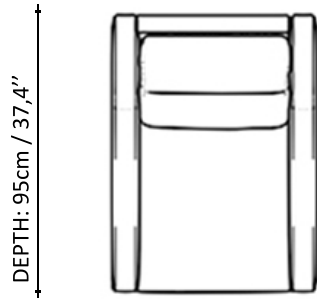

LAKOTI

Armchair

Having a minimalistic style with its linear structure, Lakoti Wing Chair greets us as a stylish reflection of quality craftsmanship!

Technical Drawing

BRJ651 *LAKOTI*

FABRIC

KUMAŞ

L: 27,6 inch	D: 37,4 inch	H: 32,7 inch
E: 70 cm	D: 95 cm	Y: 83 cm

WIDTH: 70cm / 27,5"

LEG HEIGHT: 16cm / 6,2"
ARM HEIGHT: 60cm / 23,6"

Technical Information

Inner Structure

Chair's frame is metalwork.

Sitting

As sitting, HR35 soft foam with high density is used.

Back Cushion

Silicone filling is used for the back cushion

Legs

Solid legs are used.

Sitting Height

45 cm / 17,7 inch

Arm Height

60 cm / 23,6 inch

Legs Height

16 cm / 6,2 inch

Width

70 cm / 27,6 inch

Height

83 cm / 32,7 inch

Depth

95 cm / 37,4 inch