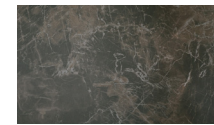

Materials

TOP FINISHES

GLASS

CERAMIC

MICA PERLA

LEG

WOOD

EXTENSION