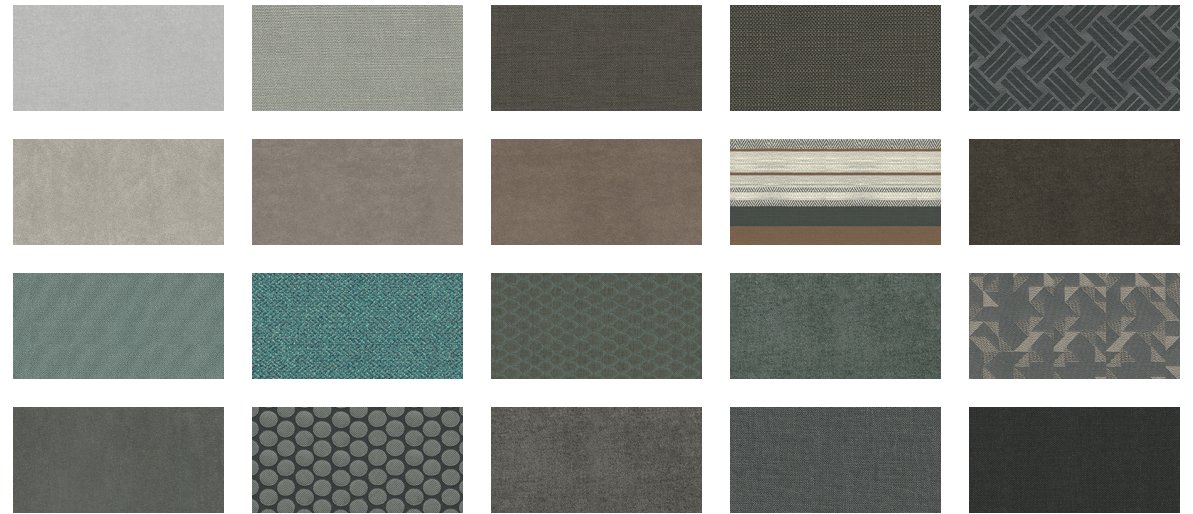

Different fabrics can be selected for the headboard levels

*images are examples

Materials

FABRIC

TOSCANA / LEATHER

Fabric and genuine leathers are not used together

LINEA / LEATHER

LEATHERETTE

above are for representation only ,please contact us for more options

WOOD

MAPPLE

WALNUT

FREZE MOCHA

SMOKE

CARINA