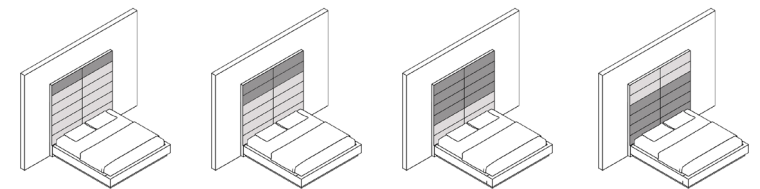

Headboard Fabric

Different fabrics can be selected for the headboard levels