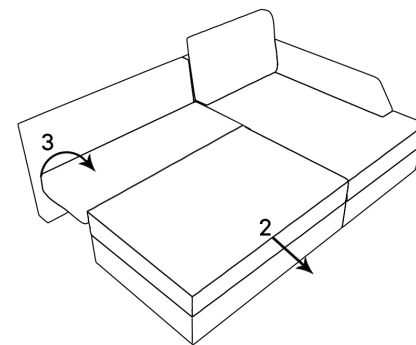

Technical Drawing

			
GCI900 Goci Corner - Without Side Extension / Köşe - Çıkıntısız KRL059x1 - KRL003x1		GCI900 Goci Corner - With Side Extension / Köşe - Çıkıntılı KRL059x1 - KRL003x1	
L: 80,7 " / 205 cm	D: 54,3 " / 138 cm	H: 32,7 " / 83 cm	L: 94,5 " / 240 cm
S.H: 14,5-15,3" / 37-39cm		S.H: 14,5-15,3" / 37-39cm	

Technical Information

Inner Structure

The frame is made of steel.

Sitting

HR35 Foam with zigzag spring

Legs

Pingo leg

Materials