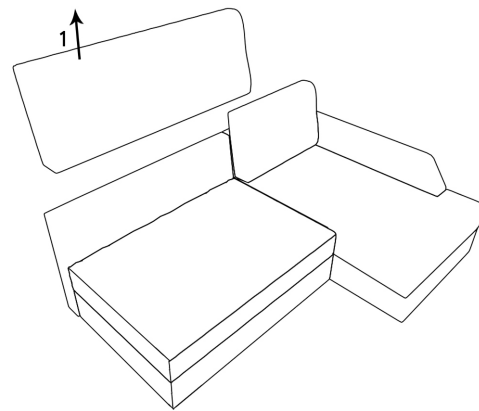

Technical Drawing

			
GCI900 Goci Corner - Without Side Extension / Köşe - Çıkıntısız KRL059x1 - KRL003x1		GCI900 Goci Corner - With Side Extension / Köşe - Çıkıntılı KRL059x1 - KRL003x1	
L: 80,7 " / 205 cm	D: 54,3 " / 138 cm	H: 32,7 " / 83 cm	L: 94,5 " / 240 cm
S.H: 14,5-15,3" / 37-39cm		S.H: 14,5-15,3" / 37-39cm	

Technical Information

Inner Structure

The frame is made of steel.

Sitting

HR35 Foam with zigzag spring

Legs

Pingo leg

Materials