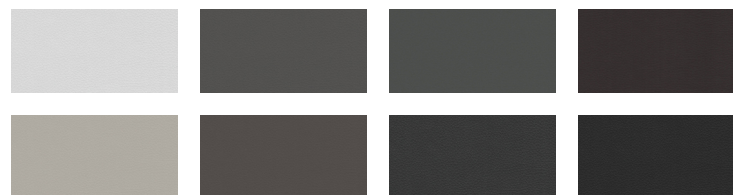

WOOD EXTENSION TOP COLOR OPTIONS

BIANCO WALNUT FREZE MOCHA SMOKE

CARINA

FABRICS

TOSCANA / LEATHER

LINEA / LEATHER

LEATHERETTE

above are for representation only ,please contact us for more options